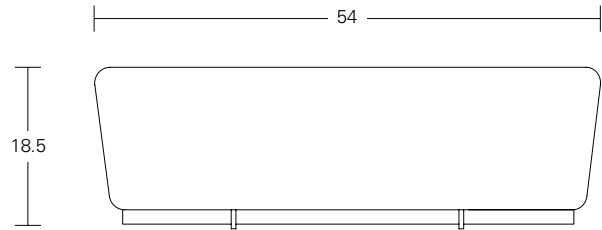

EBB BENCH

MODEL / **Fully Upholstered Pod**

No Linking End / EBH5

SPECIFICATIONS /

FULLY UPHOLSTERED OPTIONS [view here](#)

(Fabric Approval Required)

Brentano
Camira
Carnegie
C.F. Stinson
Green Hides
Maharam
Unika Vaev
COM/COL

LEG OPTIONS [view here](#)

13 Powder Coat Frame Finishes

GLIDE OPTIONS

Standard (nylon)

ADDITIONAL OPTIONS

Floor Mount

QUICK LINKS /

Collection Page

Customer Experience 800-859-7510 | lelandinternational.com