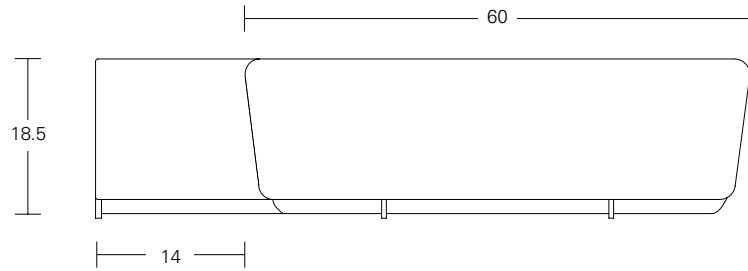

EBB BENCH

MODEL / **Fully Upholstered Hub**

One Linking End / EBH1L