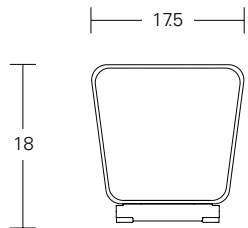

QUICK LINKS /
Collection Page

Customer Experience 800-859-7510 | lelandinternational.com