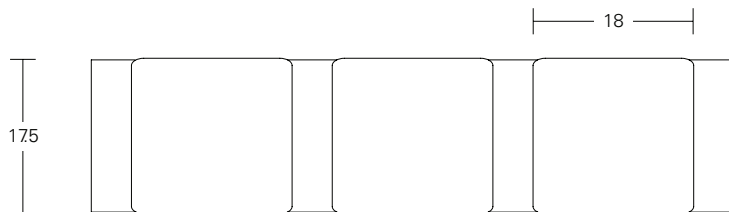

QUICK LINKS /
Collection Page

Customer Experience 800-859-7510 | lelandinternational.com