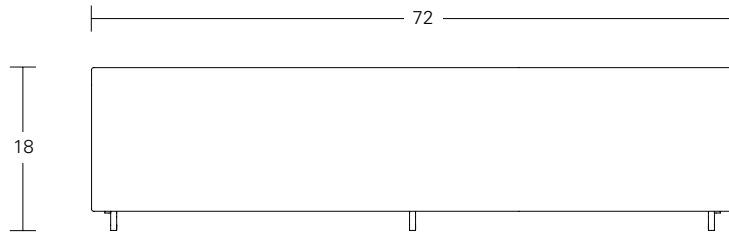

EBB BENCH

MODEL / **Veneer Bench**

SPECIFICATIONS /

VENEER OPTIONS [view here](#)

Natural White Oak

5 Stained finishes on White Oak

FULLY UPHOLSTERED OPTIONS [view here](#)

(Fabric Approval Required)

Brentano

Camira

Carnegie

C.F. Stinson

Green Hides

Maharam

Unika Vaev

COM/COL

LEG OPTIONS [view here](#)

13 Powder Coat Frame Finishes

GLIDE OPTIONS

Standard (nylon)

ADDITIONAL OPTIONS

Upholstered Onlay

Skirt

Floor Mount

FEATURES

Links with other Ebb upholstered benches, hubs and veneer benches

BENCH SIZES

30"

48"

96"

72"

120"

Two Open Ends / EBWOO-72