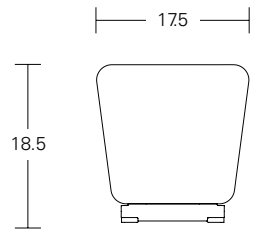

48", Two Closed Ends / EBFUCC-48

SPECIFICATIONS /

FULLY UPHOLSTERED OPTIONS [view here](#)

(Fabric Approval Required)

Brentano
Camira
Carnegie
C.F. Stinson
Green Hides
Maharam
Unika Vaev
COM/COL

LEG OPTIONS [view here](#)

BENCH SIZES

End Hub
EBH1L

240° Hub
EBH2L

180° Hub
EBH3L

360° Hub
EBH4L

Example of 240° Hub linked to two 96" benches

QUICK LINKS /
[Collection Page](#)

Customer Experience 800-859-7510 | lelandinternational.com