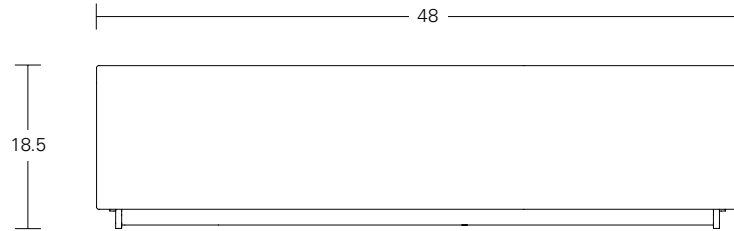

EBB BENCH

MODEL / **Fully Upholstered**

48", Two Closed Ends / EBFUCC-48

SPECIFICATIONS /

FULLY UPHOLSTERED OPTIONS [view here](#)

(Fabric Approval Required)

Brentano
Camira
Carnegie
C.F. Stinson
Green Hides
Maharam
Unika Vaev
COM/COL

LEG OPTIONS [view here](#)

13 Powder Coat Frame Finishes

GLIDE OPTIONS

Standard (nylon)

ADDITIONAL OPTIONS

Black powder coated skirt
Floor Mount

FEATURES

Links with other Ebb upholstered benches, hubs and veneer benches

BENCH SIZES

30"

48"

72"

96"

120"

QUICK LINKS /

Collection Page

Customer Experience 800-859-7510 | lelandinternational.com