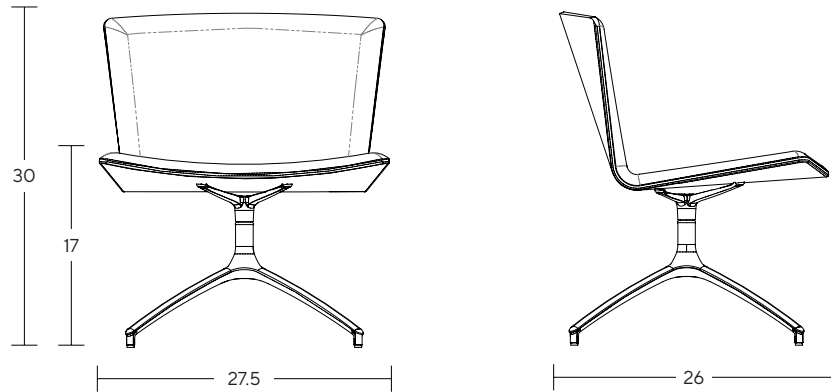

GLIDE OPTIONS

Carpet and hard surface flooring glide options

FEATURES

500# tested

QUICK LINKS /
Collection Page

Customer Experience 800-859-7510 | lelandinternational.com

SLAM LOUNGE

MODEL / **Pyramidal Base**