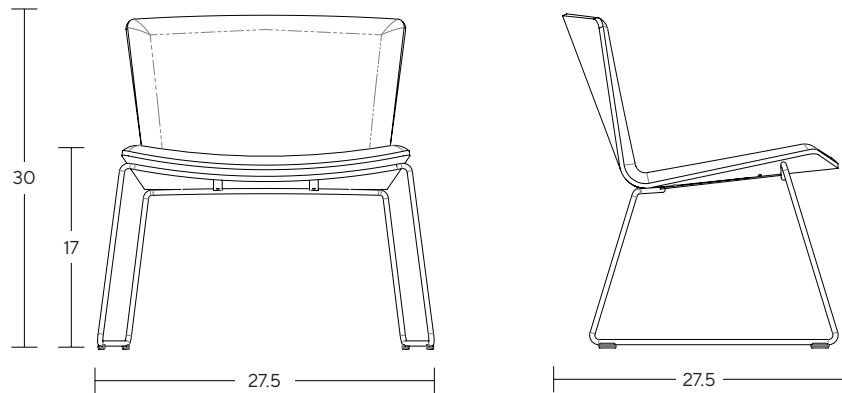

SLAM LOUNGE

DESIGNED BY LIEVORE ALTHERR MOLINA, LICENSED BY SELLEX

Sled Base

Pyramidal Base

SLAM LOUNGE

MODEL / **Sled Base**

Sled Base / SLL-S

SPECIFICATIONS /