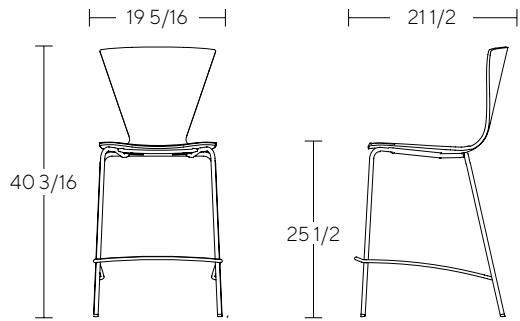

## FEATURES

Load tested to 500+ lbs  
Side chair is a wallsaver  
Stacks 6 high on floor  
Transporting/Stacking dolly handles up to 10 side chairs in wood

QUICK LINKS /

[Collection Page](#)

Customer Experience 800-859-7510 | [lelandinternational.com](#)

# PÂTISSERIE

MODEL / Counter Chair

**Tarte Counter Chair / TTC**  
+ Upholstered Seat Only / TTCU

**Crepe Counter Chair / CEC**  
+ Upholstered Seat Only / CECU

**Galette Counter Chair / GLC**  
+ Upholstered Seat Only / GLCU