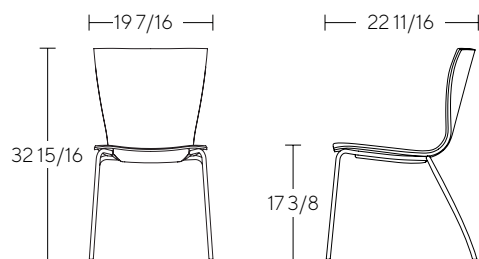

# PÂTISSERIE

DESIGNED BY BRUCE SIENKOWSKI

**Side Chair**  
4 shell shape options

**Counter Chair**  
4 shell shape options

**Bar Chair**  
4 shell shape options

# PÂTISSERIE

MODEL / Side Chair

**Tarte Side Chair / TTS**  
+ Upholstered Seat Only / TTSU

**Crepe Side Chair / CES**  
+ Upholstered Seat Only / CESU

**Galette Side Chair / GLS**  
+ Upholstered Seat Only / GLSU