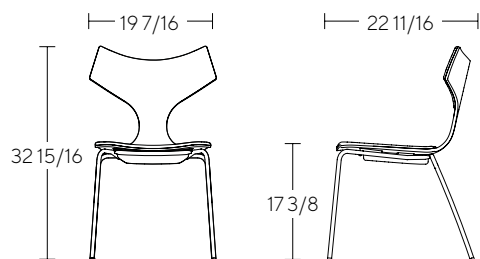

PÂTISSERIE

MODEL / Side Chair

Tarte Side Chair / TTS
+ Upholstered Seat Only / TTSU