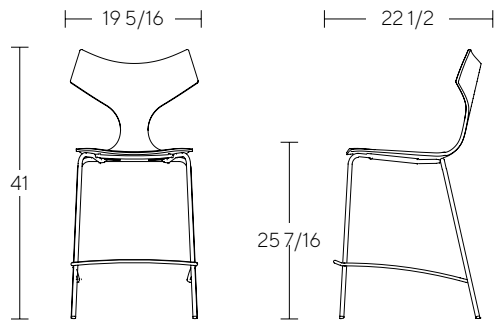

PÂTISSERIE

MODEL / Counter Chair

Tarte Counter Chair / TTC
+ Upholstered Seat Only / TTCU