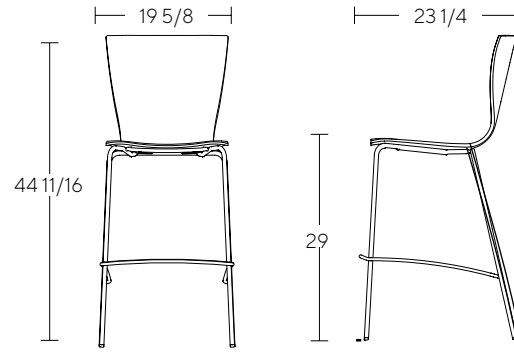

Crepe Bar Chair / CEB
+ Upholstered Seat Only / CEBU