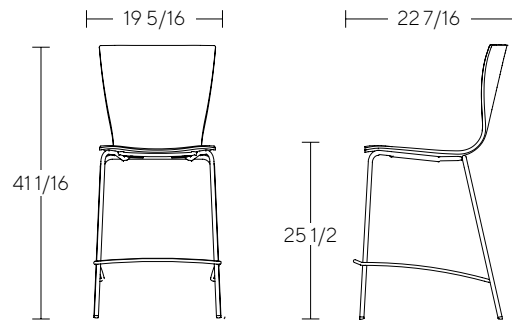

Crepe Counter Chair / CEC
+ Upholstered Seat Only / CECU