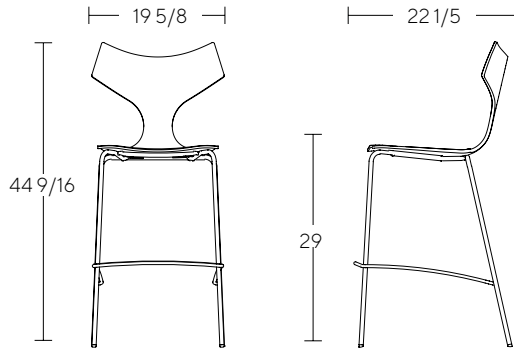

PÂTISSERIE

MODEL / **Bar Chair**

Tarte Bar Chair / TTB
+ Upholstered Seat Only / TTBU