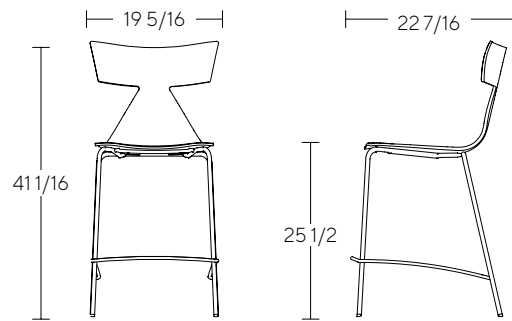

## FEATURES

Load tested to 500+ lbs  
Side chair is a wallsaver  
Stacks 6 high on floor  
Transporting/Stacking dolly handles up to 10 side chairs in wood

QUICK LINKS /

[Collection Page](#)

Customer Experience 800-859-7510 | [lelandinternational.com](#)

# PÂTISSERIE

MODEL / Counter Chair

**Tarte Counter Chair / TTC**  
+ Upholstered Seat Only / TTCU

**Crepe Counter Chair / CEC**  
+ Upholstered Seat Only / CECU

**Galette Counter Chair / GLC**  
+ Upholstered Seat Only / GLCU