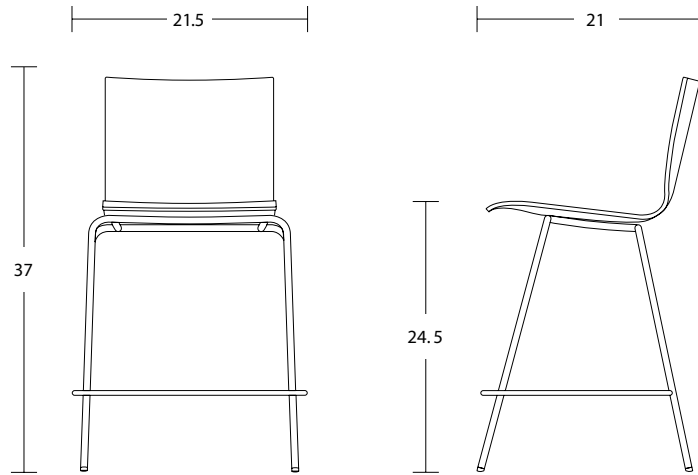

Metal

Rubber

ADDITIONAL OPTIONS

Load Tested to 500+ lbs

Side chair is a wallsaver

Non-upholstered stacking version stacks 4 high on floor

Non-upholstered stacking version stacks 10 high on M2 Transport/Stacking Dolly

QUICK LINKS /

Collection Page

Customer Experience 800-859-7510 | lelandinternational.com

M2

MODEL / Counter Chair

Counter Chair / M2C

Upholstered Seat / M2CU

SPECIFICATIONS /