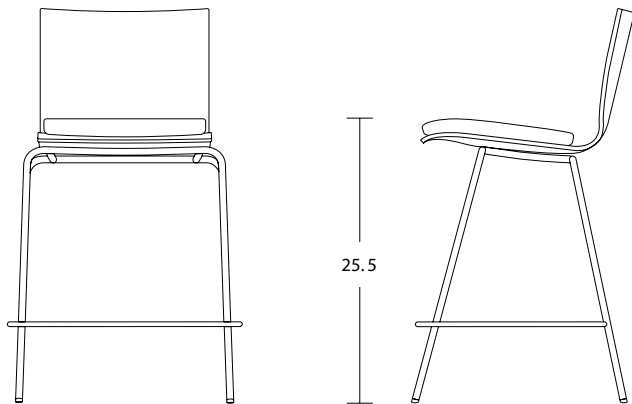

Metal

Rubber

ADDITIONAL OPTIONS

Load Tested to 500+ lbs

Side chair is a wallsaver

Non-upholstered stacking version stacks 4 high on floor

Non-upholstered stacking version stacks 10 high on M2 Transport/Stacking Dolly

QUICK LINKS /

Collection Page

Customer Experience 800-859-7510 | lelandinternational.com

M2

MODEL / Counter Chair

Counter Chair / M2C

Upholstered Seat / M2CU

SPECIFICATIONS /