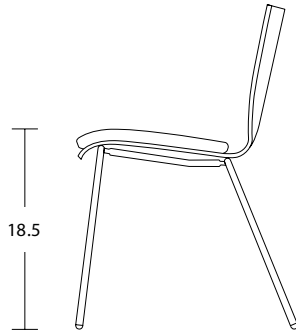

SPECIFICATIONS /

VENEER OPTIONS

Leland Wood Finishes [view transparent](#) | [view semi-transparent](#)

6 Two-tone Paints [view here](#)

Natural Walnut [view here](#)

Black/Natural Walnut Two-tone [view here](#)

UPHOLSTERY OPTIONS [view here](#)

Camira

Carnegie

C.F. Stinson

Green Hides

Maharam

Unika Vaev

COM/COL

FRAME OPTIONS

4 Cutouts

Square

Soft Square

Circle

Rectangle

Plain Black

Custom Cutouts/Engravings

FRAME OPTIONS [view standard](#) | [view textured](#)

Chrome

12 Powder Coat Frame Finishes

12 Textured Powder Coat Frame Finishes

GLIDE OPTIONS

Standard (nylon)

Felt

Floor Saver™

Metal

Rubber

ADDITIONAL OPTIONS

Load Tested to 500+ lbs

Side chair is a wallsaver

Non-upholstered stacking version stacks 4 high on floor

Non-upholstered stacking version stacks 10 high on M2 Transport/Stacking Dolly

QUICK LINKS /

Collection Page

Customer Experience 800-859-7510 | lelandinternational.com