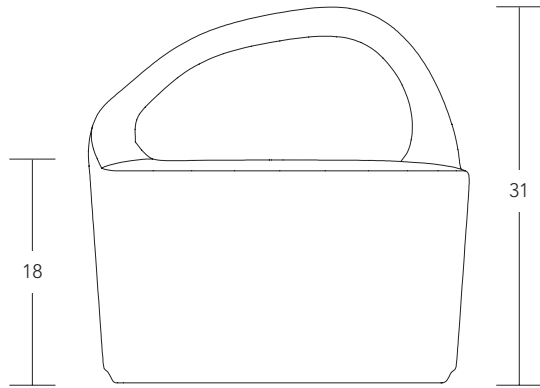

**G** / BSG

[view collection page](#)

Customer Experience 800-859-7510 | [lelandinternational.com](http://lelandinternational.com)

freshcoast collection