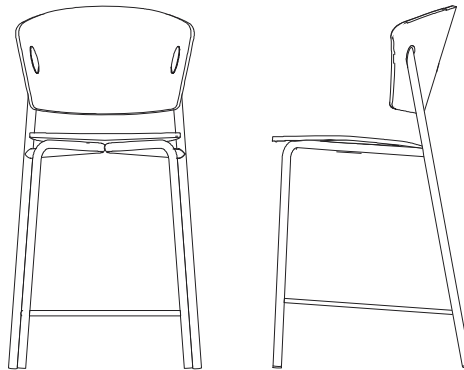

CAFÉ PARFAIT

DESIGNED BY LELAND DESIGN GROUP

Side Chair

Counter Chair

Bar Chair

CAFÉ PARFAIT

MODEL / **Side Chair**

Wood Seat, Wood Back / CPSWW