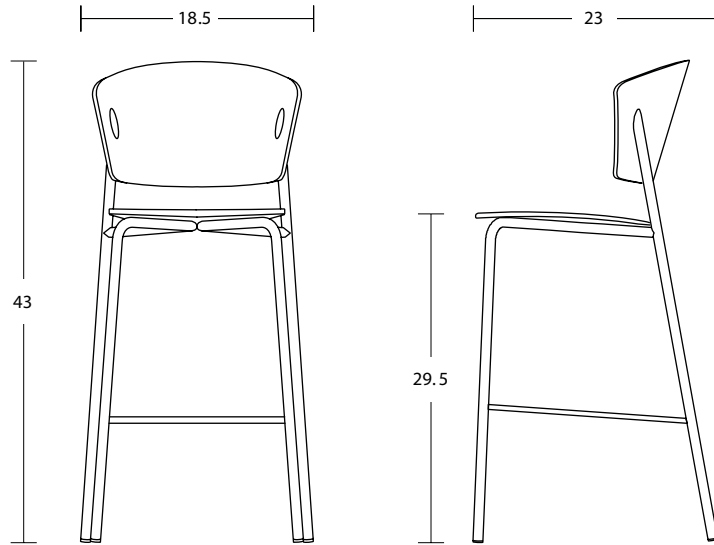

GLIDE OPTIONS

Standard (nylon)
Felt
Floor Saver™
Metal
Rubber

Wood Seat, Wood Back / CPCWW

[Quick Links /](#)
Collection Page

Customer Experience 800-859-7510 | lelandinternational.com

CAFÉ PARFAIT

MODEL / **Bar Chair**