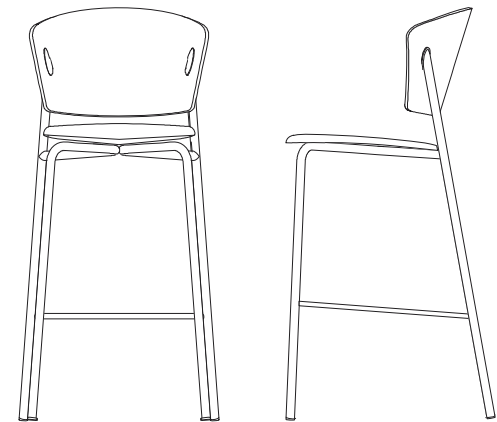

CAFÉ PARFAIT

DESIGNED BY LELAND DESIGN GROUP

Side Chair

Counter Chair

Bar Chair

CAFÉ PARFAIT

MODEL / **Side Chair**

Wood Seat, Wood Back / CPSWW