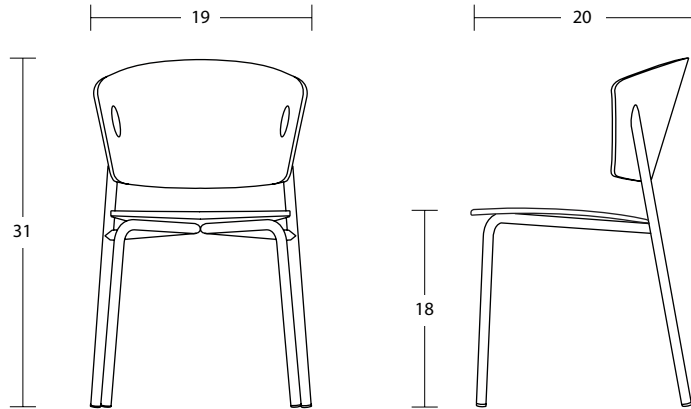

CAFÉ PARFAIT

DESIGNED BY LELAND DESIGN GROUP

Side Chair

Counter Chair

Bar Chair

CAFÉ PARFAIT

MODEL / **Side Chair**

Wood Seat, Wood Back / CPSWW