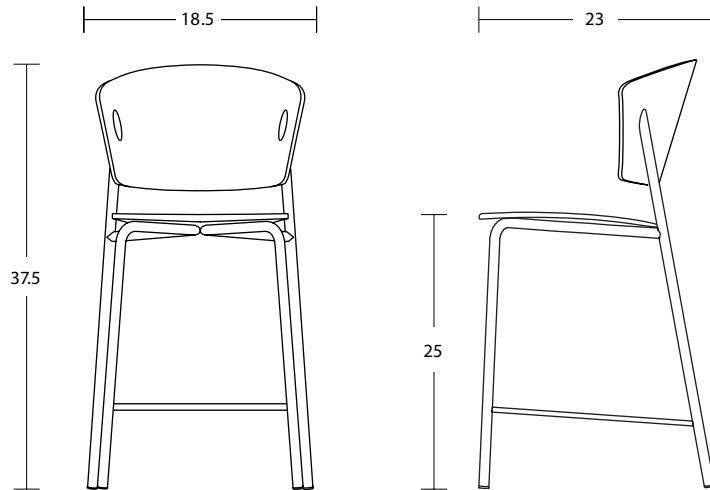

GLIDE OPTIONS

Standard (nylon)
Felt
Floor Saver™
Metal
Rubber

Wood Seat, Wood Back / CPCWW

[Quick Links /](#)
Collection Page

Customer Experience 800-859-7510 | lelandinternational.com

CAFÉ PARFAIT

MODEL / **Bar Chair**