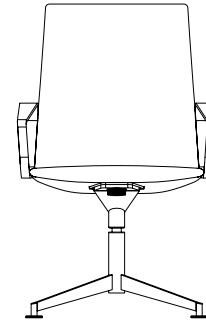

Low Back
Arm