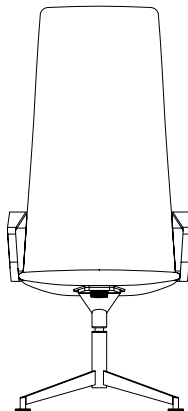

SWING

DESIGNED BY BURKHARD VOGTHERR, MARKUS DÖRNER, LICENSED BY SELLEX

Low Back
Armless

High Back
Armless

Low Back
Arm

High Back
Arm

Low Back
5 Star Base

High Back
5 Star Base