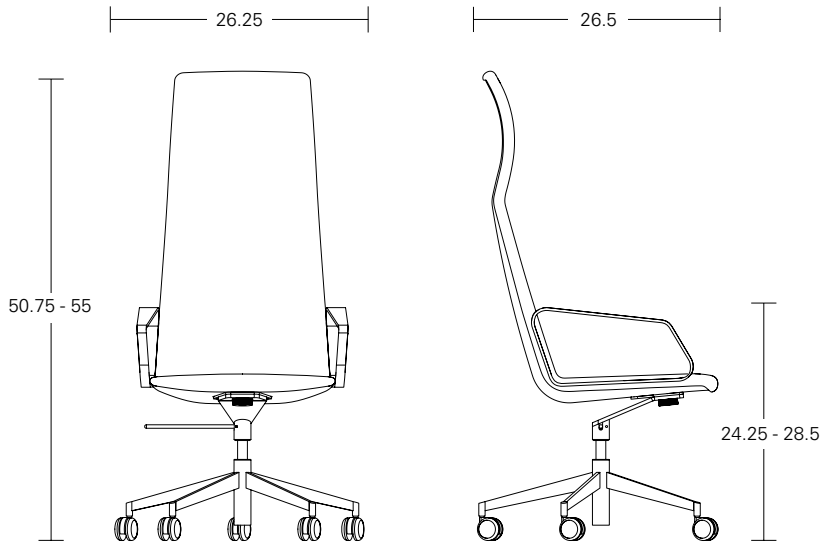

Self Return Base
Adjustable Seat Height (17-21)

QUICK LINKS /
Collection Page

Customer Experience 800-859-7510 | lelandinternational.com

SWING

MODEL / High Back, 5 Star Base

SPECIFICATIONS /

UPHOLSTERY OPTIONS [view here](#)

GLIDE OPTIONS

Caster (standard)

ADDITIONAL FEATURES

Self Return Base
Adjustable Seat Height (17-21)

Armless / SWHB-ASH

Arm / SWAHB-ASH

[QUICK LINKS /](#)
Collection Page

Customer Experience 800-859-7510 | lelandinternational.com