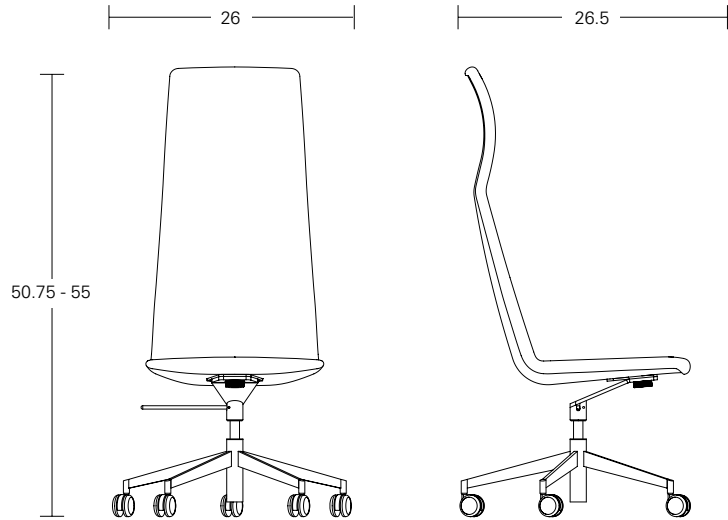

Self Return Base
Adjustable Seat Height (17-21)

QUICK LINKS /
Collection Page

Customer Experience 800-859-7510 | lelandinternational.com

SWING

MODEL / High Back, 5 Star Base

SPECIFICATIONS /

UPHOLSTERY OPTIONS [view here](#)

GLIDE OPTIONS

Caster (standard)

ADDITIONAL FEATURES

Self Return Base
Adjustable Seat Height (17-21)

Armless / SWHB-ASH

Arm / SWAHB-ASH

[QUICK LINKS /](#)
Collection Page

Customer Experience 800-859-7510 | lelandinternational.com