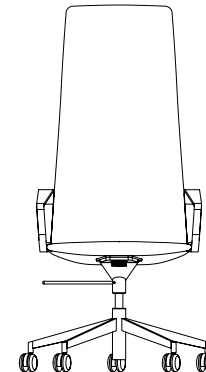

High Back
5 Star Base