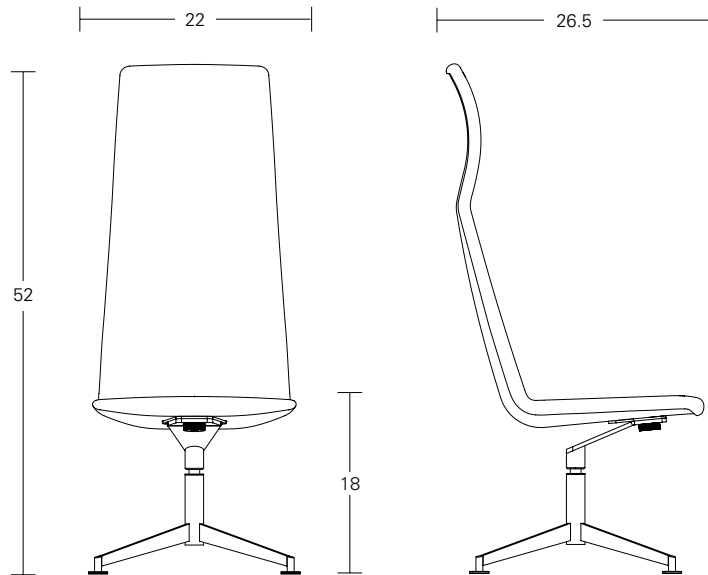

GLIDE OPTIONS

Stainless Steel (standard)
Felt (optional)

ADDITIONAL FEATURES

Self Return Base

14" Seat Height / SWHB-14H

18" Seat Height / SWHB-18H

[QUICK LINKS /](#)
Collection Page

Customer Experience 800-859-7510 | lelandinternational.com