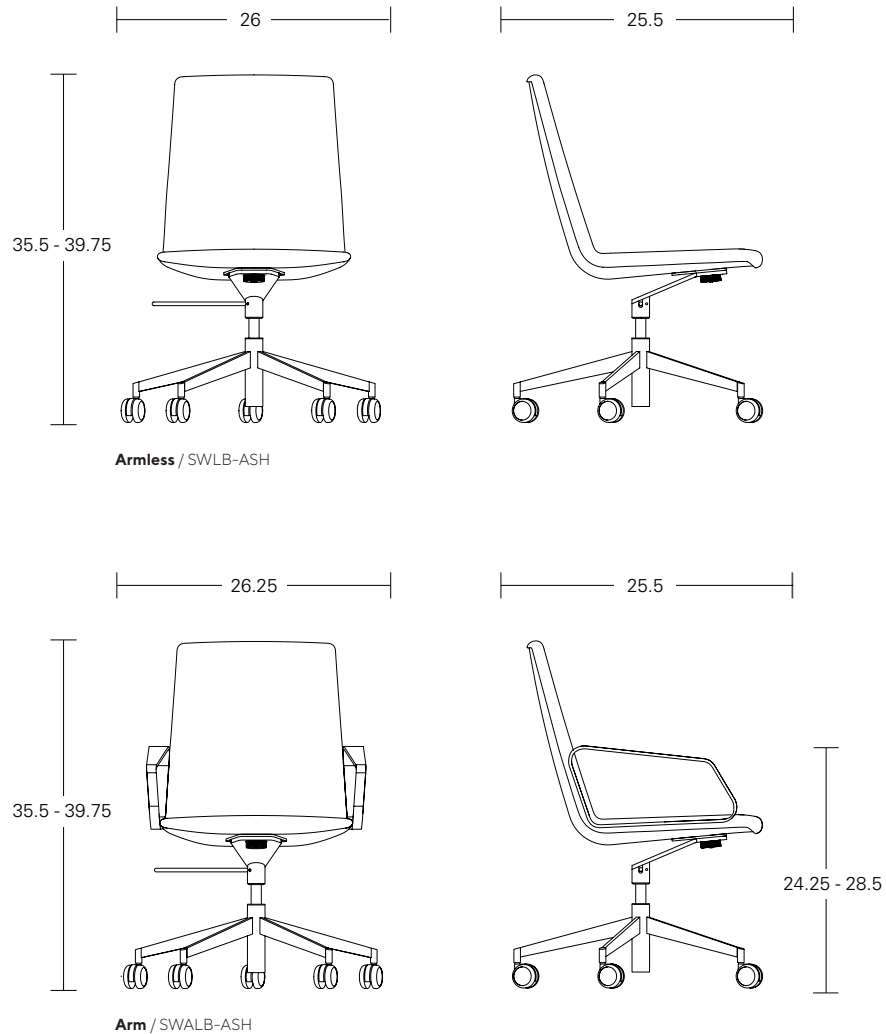

Self Return Base
Adjustable Seat Height (17-21)

QUICK LINKS /
Collection Page

Customer Experience 800-859-7510 | lelandinternational.com

SWING

MODEL / High Back, 5 Star Base

SPECIFICATIONS /

UPHOLSTERY OPTIONS [view here](#)