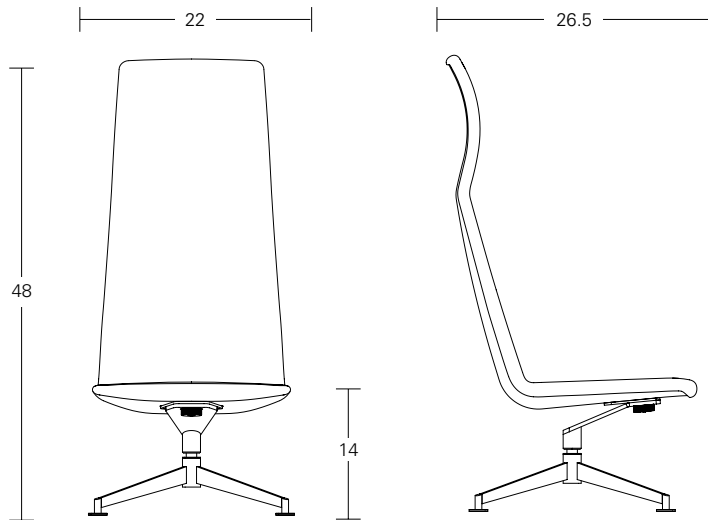

GLIDE OPTIONS

Stainless Steel (standard)
Felt (optional)

ADDITIONAL FEATURES

Self Return Base

14" Seat Height / SWHB-14H

18" Seat Height / SWHB-18H

[QUICK LINKS /](#)
Collection Page

Customer Experience 800-859-7510 | lelandinternational.com