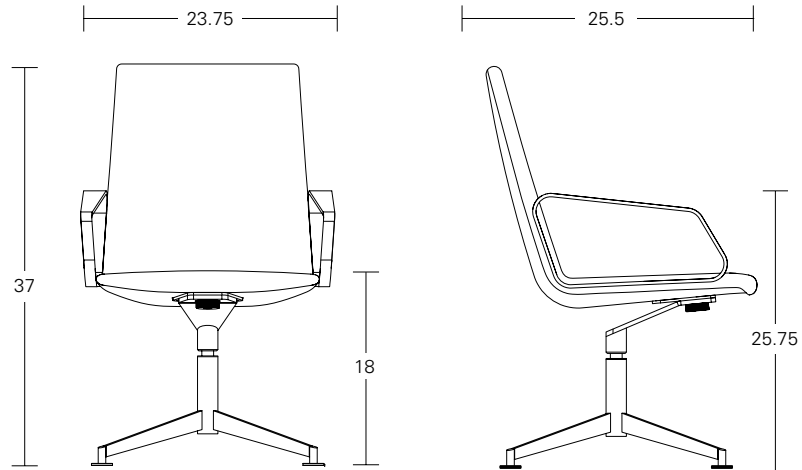

SWING

MODEL / **Low Back Arm**

18" Seat Height / SWALB-18H

SPECIFICATIONS /

UPHOLSTERY OPTIONS [view here](#)

(Fabric Approval Required)

Brentano
Camira
Carnegie
C.F. Stinson
Green Hides
Maharam
Unika Vaev
COM/COL