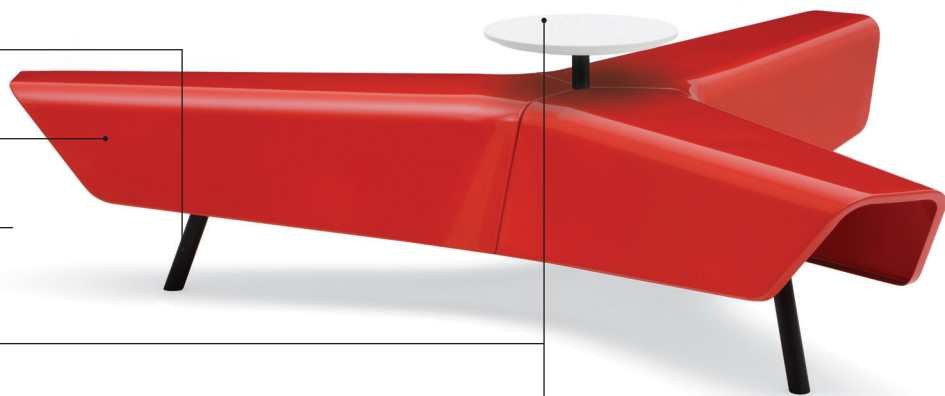

**MODEL**

Brit Bench Metallic Powder Coat Steel, with Powder Coat Steel Table (BBPCT)

**LEG FINISH**

Brushed Stainless Steel (BPC)

**POWDER COAT STEEL FINISH**

Cardinal (926)

**UPHOLSTERED ONLAY SELECTION**

When applicable, enter upholstery grade, COM or COL

**TABLE TOP SURFACE**

SSS

**TOP SURFACE COLOR**

Wilsonart® Designer White (W)

**AUXILIARY OPTIONS**

When applicable, enter auxiliary option code

<b>BRIT BENCH METALLIC</b>	<b>MODEL</b>	<b>LIST PRICE</b>
powder coat steel	BBPC 1-3 units	\$7347
W 81 SH 18.5	BBPC 4+ units	\$6327

<b>BRIT BENCH METALLIC</b>	<b>MODEL</b>	<b>LIST PRICE</b>
powder coat steel, table	BBPCT 1-3 units	\$8433
W 81 SH 18.5	BBPCT 4+ units	\$7413

<b>BRIT BENCH METALLIC</b>	<b>MODEL</b>	<b>LIST PRICE/GRADE</b>	<b>COM/COL</b>	<b>A</b>	<b>B</b>	<b>C</b>	<b>D</b>	<b>E</b>	<b>F</b>	<b>G</b>	<b>H</b>	<b>I</b>	<b>J</b>	<b>K</b>	<b>L</b>
powder coat steel,	BBPCU 1-3 units		\$7861	8094	8211	8328	8445	8562	8679	8796	8913	9030	9147	9264	9381
upholstered onlay	BBPCU 4+ units		\$6841	7074	7191	7308	7425	7542	7659	7776	7893	8010	8127	8244	8361
W 81 SH 19.5	COM Yardage: 1 bench: 4 yards For COL requirements please contact Leland Customer Experience.														