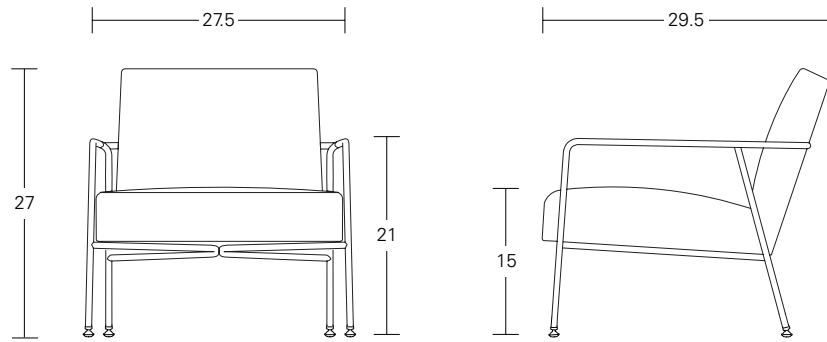

VALERI

MODEL / Lounge Chair

Lounge Chair / VL

SPECIFICATIONS /

UPHOLSTERY OPTIONS [view here](#)

(Fabric Approval Required)

Brentano
Camira
Carnegie
C.F. Stinson
Green Hides
Maharam
Unika Vaev
COM/COL

FRAME FINISH [view here](#)

Brushed Stainless Steel

GLIDE OPTIONS

Standard (steel swivel with nylon bottom)

QUICK LINKS /
Collection Page

Customer Experience 800-859-7510 | lelandinternational.com