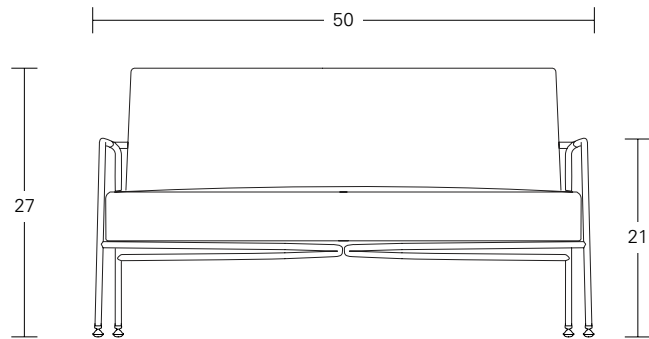

VALERI

MODEL / **Settee**

Settee Chair / VS

SPECIFICATIONS /

UPHOLSTERY OPTIONS *view here*

(Fabric Approval Required)

Brentano
Camira
Carnegie
C.F. Stinson
Green Hides
Maharam
Unika Vaev
COM/COL

FRAME FINISH *view here*

Brushed Stainless Steel

GLIDE OPTIONS

Standard (steel swivel with nylon bottom)

QUICK LINKS /
Collection Page

Customer Experience 800-859-7510 | lelandinternational.com