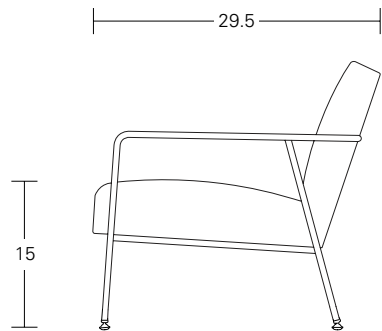

VALERI

MODEL / **Settee**

Settee Chair / VS

SPECIFICATIONS /

UPHOLSTERY OPTIONS *view here*

(Fabric Approval Required)

Brentano
Camira
Carnegie
C.F. Stinson
Green Hides
Maharam
Unika Vaev
COM/COL

FRAME FINISH *view here*

Brushed Stainless Steel

GLIDE OPTIONS

Standard (steel swivel with nylon bottom)

QUICK LINKS /
Collection Page

Customer Experience 800-859-7510 | lelandinternational.com