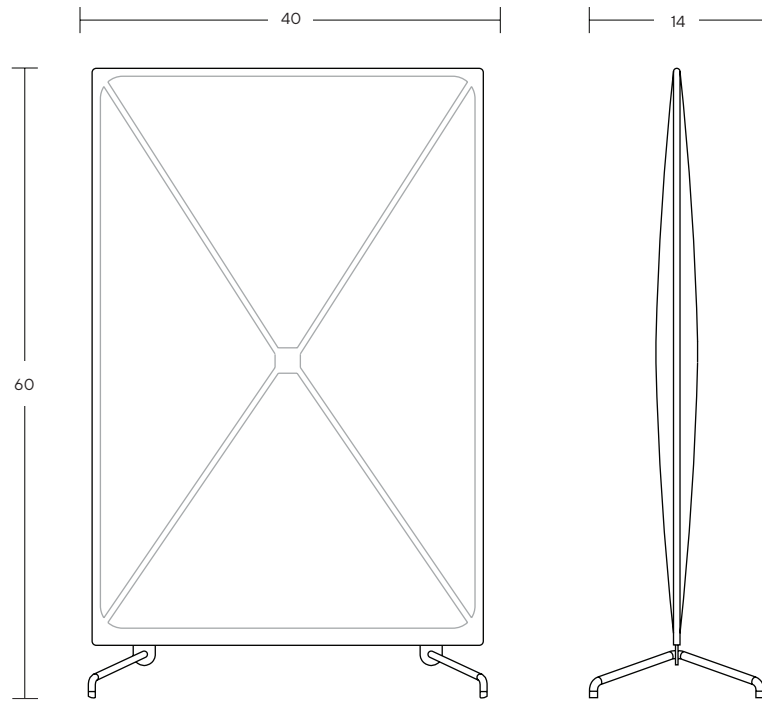

OTTO

DESIGNED BY BRUCE SIENKOWSKI

MODEL / **Screen**

SPECIFICATIONS /

Medium, Four Leg Base / OMS-4L

UPHOLSTERY OPTIONS [view here](#)

(Fabric Approval Required)

Xorel by Carnegie

BASE STYLE OPTIONS

- Arc
- 4 Leg
- 4 Wheel
- 2 Leg, 2 Wheel

BASE FINISH OPTIONS [view here](#)

- 13 Powder Coat Finishes
- Black Crinkle (Arc base only)

ADDITIONAL OPTIONS

- Whiteboard
- Marker Holster

SIZE OPTIONS

- Small - 26 x 48
- Medium - 38 x 60
- Large - 50 x 72

Small, Two Leg,
Two Wheel /
OSS-2L2W

Medium, Four Leg /
OMS-4L

Large, Arc Base /
OLS-A

Large White Board, Four
Wheel Base / OLSW-4W

OTTO

FINISHES (BASE) / Powder Coat