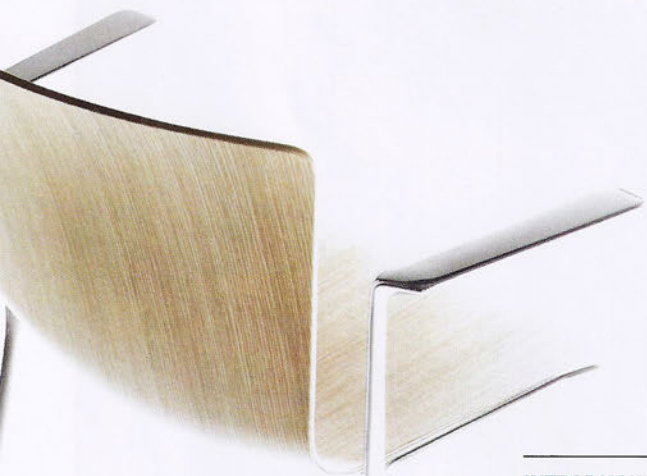

COLOR + LIGHT

A colorful collection of pendant lamps from French designer Inga Sempé cheer up any spot needing more than just light. The Sempé w103 pendant lamp for Wästberg comes in seven colors and can be hung individually or attached to a rail for visual impact.

+wastberg.com

INTRODUCING SLAM

3D is not just for movies anymore. Furniture is now featuring 3D wood veneer, enhancing curves that were once only seen with plastic and metal. Similar to weaving with wood, this young process is executed in Leland's brand new chair design, SLAM. Selected as an icon for Neocon 2013, the world's trade fair for interior design in Chicago, SLAM is being introduced in June.