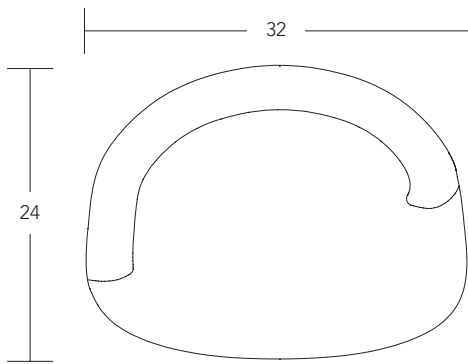

freshcoast collection

BEACH STONES

MODEL / **G**

SPECIFICATIONS /

UPHOLSTERY OPTIONS [view here](#)

Brentano
Camira
Carnegie
C.F. Stinson
Green Hides
Maharam
Unika Vaev
COM/COL

BASE FINISH

Black textured powder coat

G / BSG

[view collection page](#)

Customer Experience 800-859-7510 | lelandinternational.com