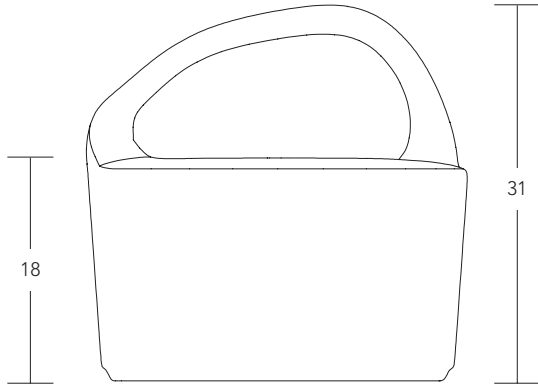

freshcoast collection

BEACH STONES

MODEL / **G**

SPECIFICATIONS /

UPHOLSTERY OPTIONS [view here](#)

Brentano
Camira
Carnegie
C.F. Stinson
Green Hides
Maharam
Unika Vaev
COM/COL

BASE FINISH

Black textured powder coat

G / BSG

[view collection page](#)

Customer Experience 800-859-7510 | lelandinternational.com