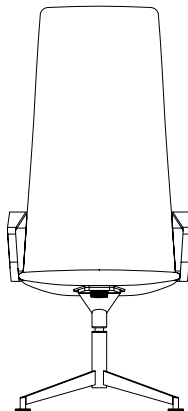

# SWING

DESIGNED BY BURKHARD VOGTHERR, MARKUS DÖRNER, LICENSED BY SELLEX

**Low Back**  
Armless

**High Back**  
Armless

**Low Back**  
Arm

**High Back**  
Arm

**Low Back**  
5 Star Base

**High Back**  
5 Star Base

# SWING

MODEL / **Low Back**

SPECIFICATIONS /