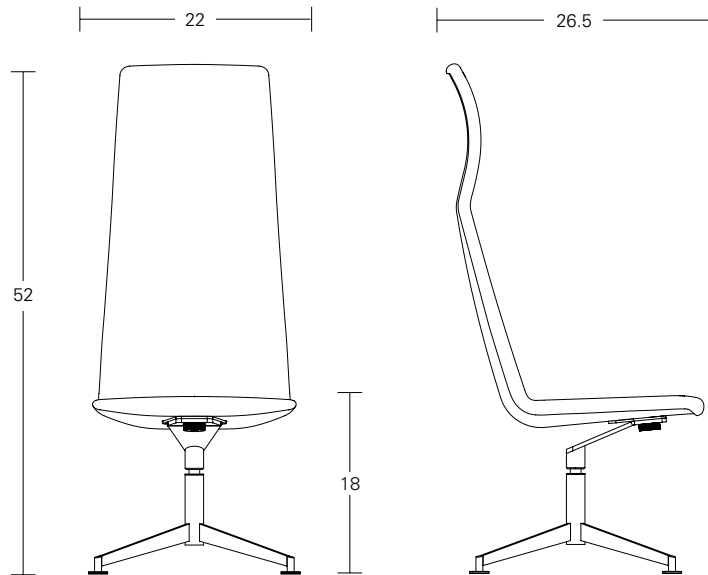

## ADDITIONAL FEATURES

Self Return Base

14" Seat Height / SWHB-14H

18" Seat Height / SWHB-18H

[QUICK LINKS /](#)  
**Collection Page**

Customer Experience 800-859-7510 | [lelandinternational.com](http://lelandinternational.com)