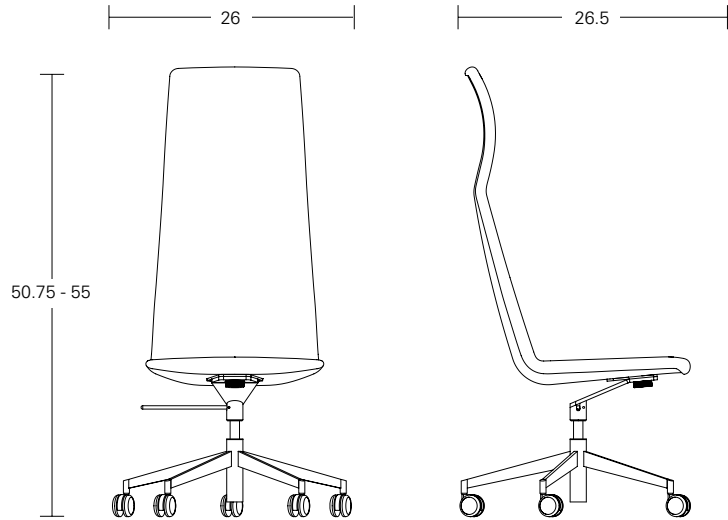

## ADDITIONAL FEATURES

Self Return Base  
Adjustable Seat Height (17-21)

Armless / SWHB-ASH

Arm / SWAHB-ASH

[QUICK LINKS /](#)  
**Collection Page**

Customer Experience 800-859-7510 | [lelandinternational.com](http://lelandinternational.com)