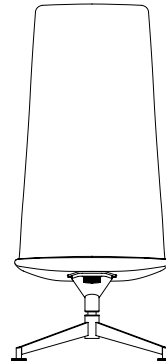

# SWING

DESIGNED BY BURKHARD VOGTHERR, MARKUS DÖRNER, LICENSED BY SELLEX

**Low Back**  
Armless

**High Back**  
Armless

**Low Back**  
Arm

**High Back**  
Arm

**Low Back**  
5 Star Base

**High Back**  
5 Star Base

# SWING

MODEL / **Low Back**

SPECIFICATIONS /