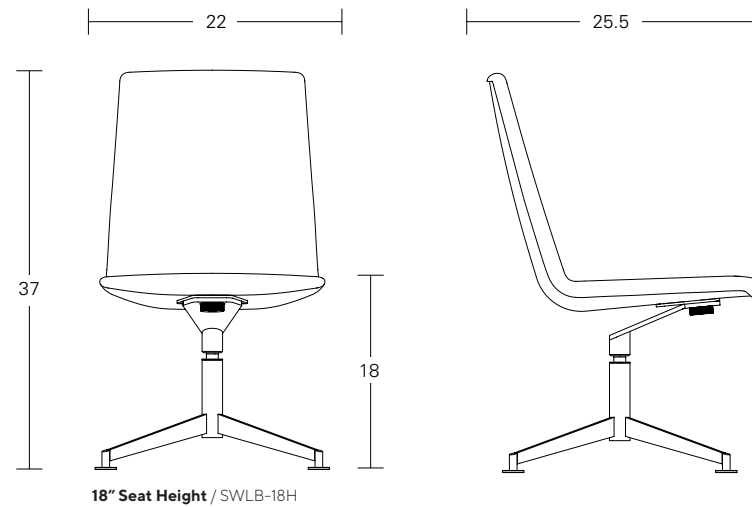

SWING

MODEL / **Low Back**

SPECIFICATIONS /

UPHOLSTERY OPTIONS [view here](#)

(Fabric Approval Required)

Brentano
Camira
Carnegie
C.F. Stinson
Green Hides
Maharam
Unika Vaev
COM/COL

FRAME FINISH [view here](#)

Matte Stainless Steel
13 Powder Coat Finishes

GLIDE OPTIONS

Stainless Steel (standard)
Felt (optional)

ADDITIONAL FEATURES

Self Return Base

QUICK LINKS /
Collection Page

Customer Experience 800-859-7510 | lelandinternational.com