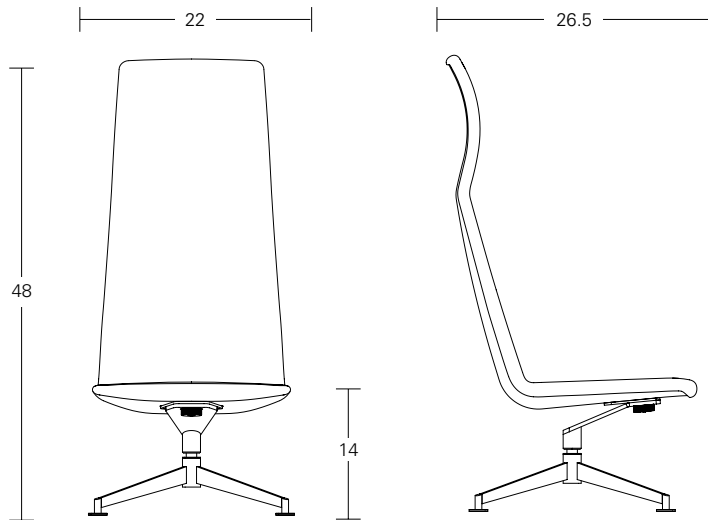

## ADDITIONAL FEATURES

Self Return Base

14" Seat Height / SWHB-14H

18" Seat Height / SWHB-18H

[QUICK LINKS /](#)  
**Collection Page**

Customer Experience 800-859-7510 | [lelandinternational.com](http://lelandinternational.com)