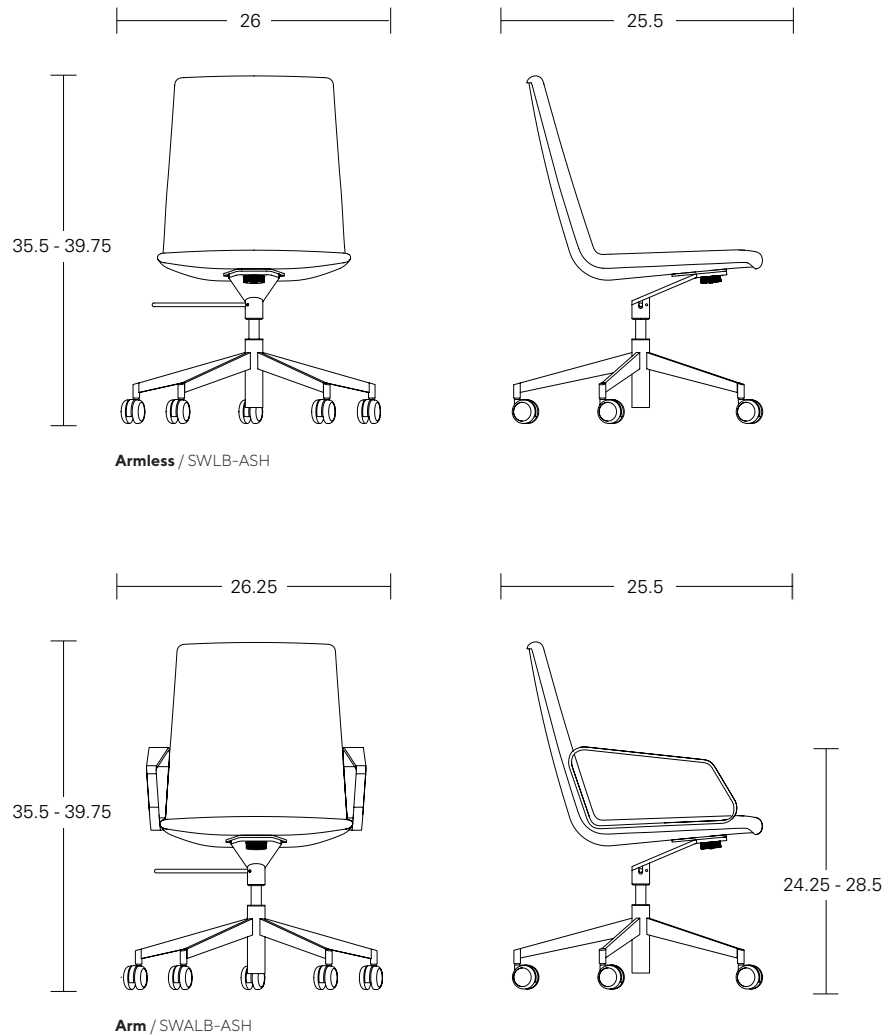

## ADDITIONAL FEATURES

Self Return Base  
Adjustable Seat Height (17-21)

QUICK LINKS /  
**Collection Page**

Customer Experience 800-859-7510 | [lelandinternational.com](http://lelandinternational.com)