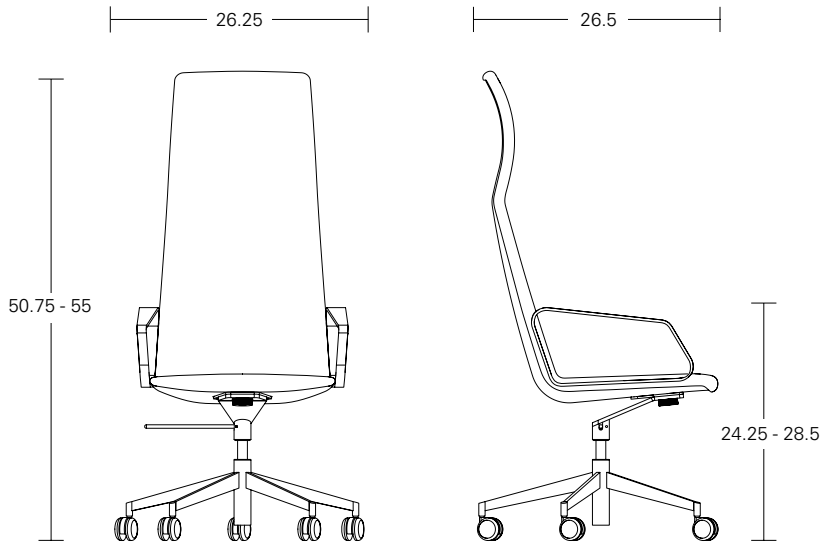

## GLIDE OPTIONS

Caster (standard)

## ADDITIONAL FEATURES

Self Return Base  
Adjustable Seat Height (17-21)

Armless / SWHB-ASH

Arm / SWAHB-ASH

[QUICK LINKS /](#)  
**Collection Page**

Customer Experience 800-859-7510 | [lelandinternational.com](http://lelandinternational.com)