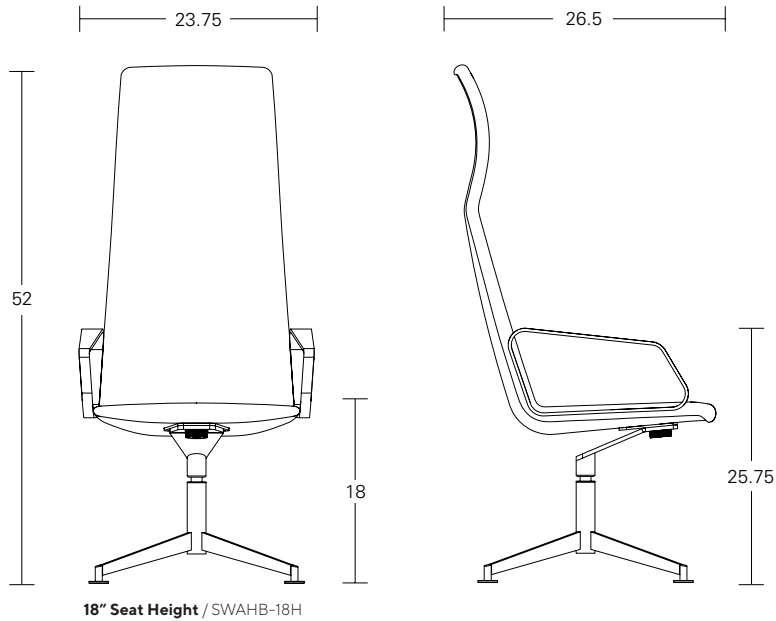

SWING

MODEL / **High Back Arm**

SPECIFICATIONS /

UPHOLSTERY OPTIONS [view here](#)

(Fabric Approval Required)

Brentano
Camira
Carnegie
C.F. Stinson
Green Hides
Maharam
Unika Vaev
COM/COL

FRAME FINISH [view here](#)

Matte Stainless Steel
13 Powder Coat Finishes

ARM FINISH [view here](#)

Matte Stainless Steel
Matte Stainless Steel with Upholstered Armcap
13 Powder Coat Finishes
13 Powder Coat Finishes with Upholstered Armcap

GLIDE OPTIONS

Stainless Steel (standard)
Felt (optional)

ADDITIONAL FEATURES

Self Return Base

QUICK LINKS /
Collection Page

Customer Experience 800-859-7510 | lelandinternational.com