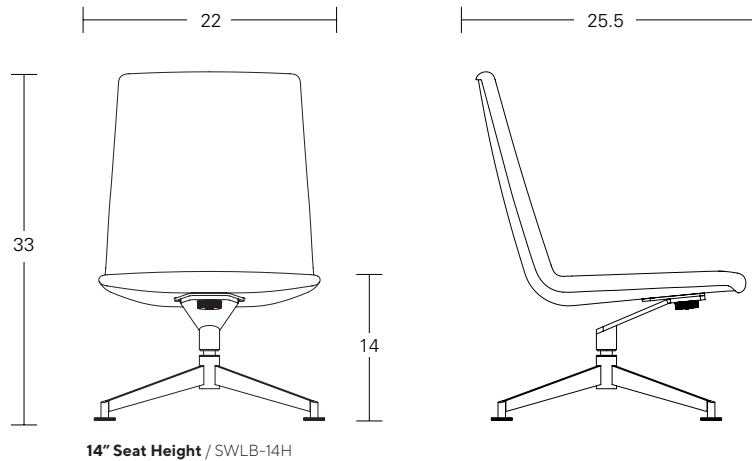

SWING

MODEL / **Low Back**

SPECIFICATIONS /

UPHOLSTERY OPTIONS [view here](#)

(Fabric Approval Required)

Brentano
Camira
Carnegie
C.F. Stinson
Green Hides
Maharam
Unika Vaev
COM/COL

FRAME FINISH [view here](#)

Matte Stainless Steel
13 Powder Coat Finishes

GLIDE OPTIONS

Stainless Steel (standard)
Felt (optional)

ADDITIONAL FEATURES

Self Return Base

QUICK LINKS /
Collection Page

Customer Experience 800-859-7510 | lelandinternational.com