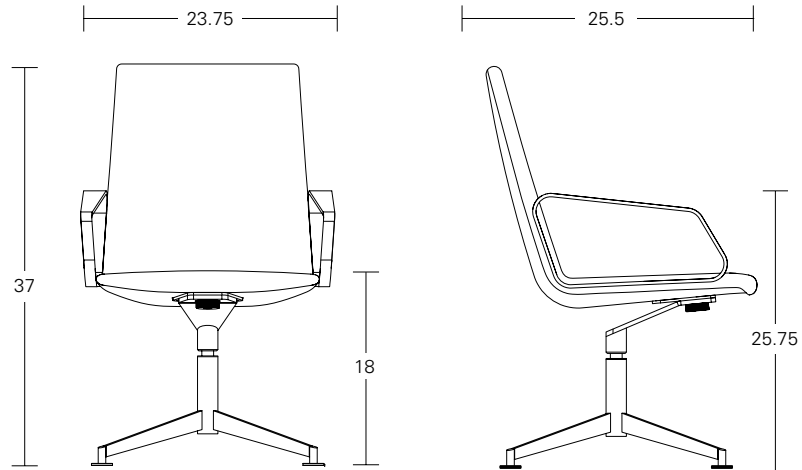

# SWING

MODEL / **Low Back Arm**

18" Seat Height / SWALB-18H

SPECIFICATIONS /