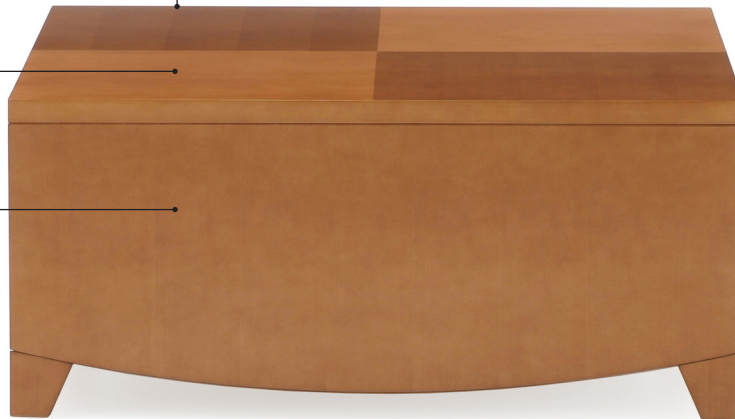

**SPECIFICATIONS REQUIRED TO CREATE THE PRODUCT CODE**

---

- Model
- Table Size
- Top Surface
- Table Finish

**MODEL**

---

Otto Table (OT)

**TABLE SIZE**

36W x 36D x 16H (363616)

**TOP SURFACE**

Maple Parquet (MP)

**TABLE FINISH**

Medium (13)

<b>OTTO TABLE</b>	<b>MODEL</b>	<b>LIST PRICE</b>
quarter sliced maple W 24 D 24 H 20	OT-242420-QSM	\$2522

<b>OTTO TABLE</b>	<b>MODEL</b>	<b>LIST PRICE</b>
maple parquet W 24 D 24 H 20	OT-242420-MP	\$2808

<b>OTTO TABLE</b>	<b>MODEL</b>	<b>LIST PRICE</b>
quarter sliced walnut W 24 D 24 H 20	OT-242420-QSW	\$2579

**TO SPECIFY:** Please refer to pages 3–4 for complete specifying information. Specify all products by their product code.