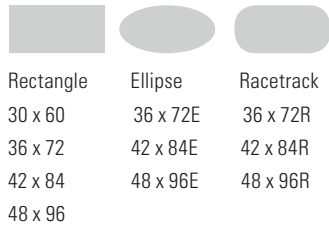

MARQUETTE TABLE

	MODEL	TOP SIZE/CODE	LIST PRICE/EDGE CODES:	V2	V6	W1	W2	W4
tandem dome base	MTDB-C-B	Wood Top						
chrome column/black crinkle dome		30x60 - 3060	$2458	N/A	2741	2741	3853	
H 29		36x72 - 3672	$2955	N/A	3447	3447	4650	
		42x84 - 4284	$3657	N/A	4187	4187	5344	
		48x96 - 4896	$4000	N/A	4216	4216	5930	
		36x72 - 3672E	$2966	N/A	3459	3459	4661	
		42x84 - 4284E	$3669	N/A	4199	4199	5356	
		48x96 - 4896E	$4014	N/A	4229	4229	5943	
		36x72 - 3672R	$2966	N/A	3459	3459	4661	
		42x84 - 4284R	$3669	N/A	4199	4199	5356	
		48x96 - 4896R	$4014	N/A	4229	4229	5943	
		Laminate Top						
		30x60 - 3060	$N/A	2379	2576	2576	3275	
		36x72 - 3672	$N/A	2828	3385	3385	4022	
		42x84 - 4284	$ N/A	3927	4334	4334	5088	
		48x96 - 4896	$ N/A	3955	4366	4366	5111	
		36x72 - 3672E	$ N/A	2841	3398	3398	4429	
		42x84 - 4284E	$N/A	3941	4345	4345	5601	
		48x96 - 4896E	$ N/A	3967	4376	4376	5630	
		36x72 - 3672R	$ N/A	2841	3398	3398	4429	
		42x84 - 4284R	$N/A	3941	4345	4345	5601	
		48x96 - 4896R	$ N/A	3967	4376	4376	5630	

Rectangle	Ellipse	Racetrack
30 x 60	36 x 72E	36 x 72R
36 x 72	42 x 84E	42 x 84R
42 x 84	48 x 96E	48 x 96R
48 x 96		

Due to limits in functional space, please use caution when specifying ellipse tables for multiple seating.

POWER/DATA

	MODEL		LIST PRICE
flip top power/data unit	1PB	Molded Black	$981
W 7 D 3 CORD LENGTH EXTENDS 1 FT. FROM DOME BASE	1PS	Silver Mica	$1026

Power/Data unit has two 120v AC receptacles and adapter kit to accept couplers & jacks.
Power/Data is available with Tandem Dome base only and must be specified at the time of ordering.

TO SPECIFY: Please refer to the Leland Specification Guide for complete specifying information. Specify all products by their product code.