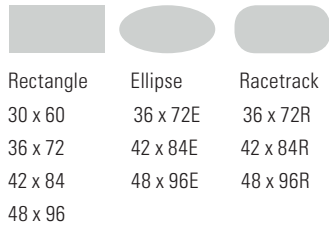

MARQUETTE TABLE

	MODEL	TOP SIZE/CODE	LIST PRICE/EDGE CODES:	V2	V6	W1	W2	W4
tandem dome base	MTDB-B-B	Wood Top						
black column/black crinkle dome		30x60 - 3060	$2289	N/A	2574	2574	3610	
H 29		36x72 - 3672	$2691	N/A	3182	3182	4293	
		42x84 - 4284	$3393	N/A	3923	3923	5080	
		48x96 - 4896	$3737	N/A	3953	3953	5666	
		36x72 - 3672E	$2702	N/A	3195	3195	4407	
		42x84 - 4284E	$3405	N/A	3934	3934	5092	
		48x96 - 4896E	$3750	N/A	3964	3964	5678	
		36x72 - 3672R	$2702	N/A	3195	3195	4407	
		42x84 - 4284R	$3405	N/A	3934	3934	5092	
		48x96 - 4896R	$3750	N/A	3964	3964	5678	
		Laminate Top						
		30x60 - 3060	$N/A	2203	2397	2397	3121	
		36x72 - 3672	$N/A	2551	2812	2812	3743	
		42x84 - 4284	$N/A	3650	4057	4057	4809	
		48x96 - 4896	$N/A	3678	4087	4087	4834	
		36x72 - 3672E	$N/A	2563	2825	2825	4028	
		42x84 - 4284E	$N/A	3663	4068	4068	5056	
		48x96 - 4896E	$N/A	3689	4098	4098	5099	
		36x72 - 3672R	$N/A	2563	2825	2825	4125	
		42x84 - 4284R	$N/A	3663	4068	4068	5296	
		48x96 - 4896R	$N/A	3689	4098	4098	5324	

Rectangle	Ellipse	Racetrack
30 x 60	36 x 72E	36 x 72R
36 x 72	42 x 84E	42 x 84R
42 x 84	48 x 96E	48 x 96R
48 x 96		

Due to limits in functional space, please use caution when specifying ellipse tables for multiple seating.

POWER/DATA

	MODEL		LIST PRICE
flip top power/data unit	1PB	Molded Black	$981
W 7 D 3 CORD LENGTH EXTENDS 1 FT. FROM DOME BASE	1PS	Silver Mica	$1026

Power/Data unit has two 120v AC receptacles and adapter kit to accept couplers & jacks.
Power/Data is available with Tandem Dome base only and must be specified at the time of ordering.

TO SPECIFY: Please refer to the Leland Specification Guide for complete specifying information. Specify all products by their product code.