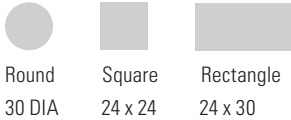

M2 PEDESTAL TABLE

	MODEL	TOP SIZE/CODE	LIST PRICE/EDGE CODES:	V2	V4	V5	V6	W6	W2	W4
small circle bar base, black crinkle powder coat base plate, powder coat column H 42	M2CSBB-P-B	Wood Top	Powder Coat							
		30 DIA - 30D	$1246	1236	1260	N/A	1295	1295	1967	
		24x24 - 2424	$1112	N/A	1126	N/A	1200	1200	1715	
		24x30 - 2430	$1191	N/A	1204	N/A	1274	1274	1902	
		Laminate Top	Powder Coat							
		30 DIA - 30D	$ N/A	1257	1279	1266	1293	1293	1838	
		24x24 - 2424	$ N/A	N/A	1103	1089	1159	1159	1662	
		24x30 - 2430	$N/A	N/A	1164	1151	1231	1231	1758