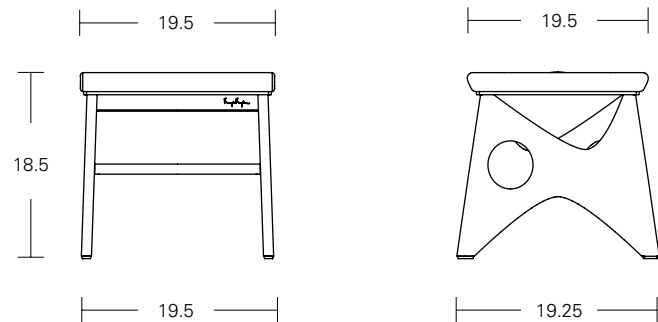

Glide Options

Nylon
Felt

RAPSON

THIRTY-NINE COLLECTION

Bench

Model RP39-BN | design: Ralph Rapson

Specifications

W 19.5, 48.5 D 19.25 H 18.5