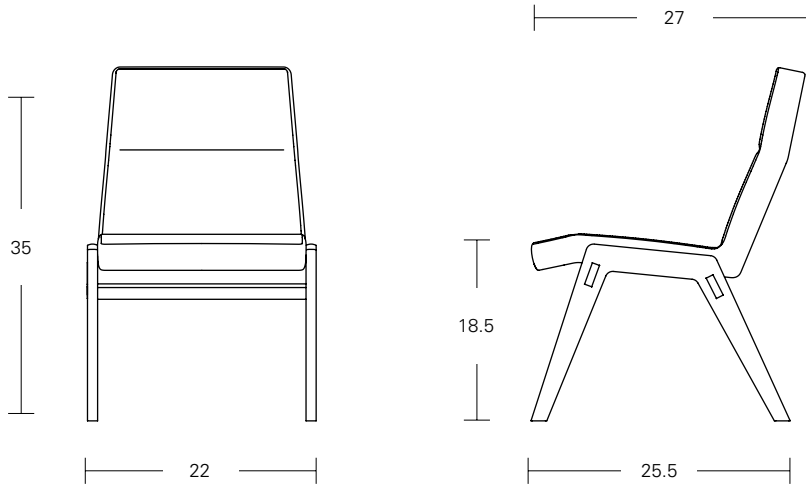

RAPSON

THIRTY-NINE COLLECTION

Guest Chair

Model RP39-G | design: Ralph Rapson

Specifications

W 22 D 27 H 35 SH 18.5

Frame Finish Options

Natural Walnut
Natural Ash

Upholstery Options (Fabric Approval Required) [view here](#)

Brentano
Camira
Carnegie
C.F. Stinson
Green Hides
Maharam
Unika Vaev
COM/COL

Glide Options

Nylon
Felt

Options

Upper back upholstery can contrast chair upholstery