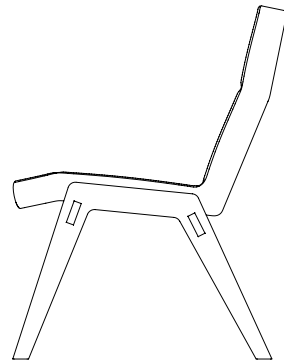

GUILD COLLECTION

RAPSON THIRTY-NINE

DESIGNED IN 1939 BY RALPH RAPSON

View Guest Chair

View Lounge Chair

View Bench

View Stool

GUILD COLLECTION