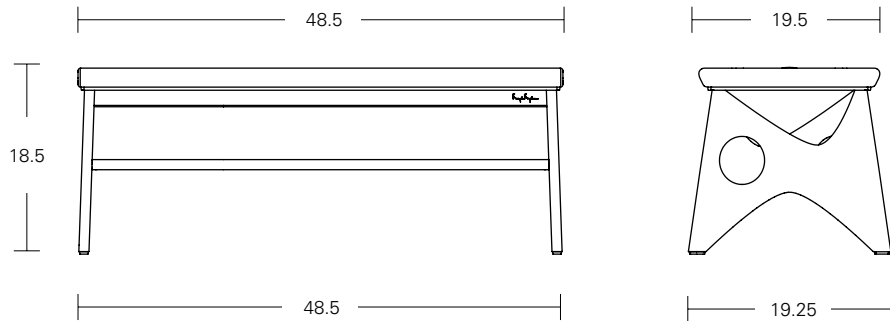

Glide Options

Nylon
Felt

RAPSON

THIRTY-NINE COLLECTION

Bench

Model RP39-BN | design: Ralph Rapson

Specifications

W 19.5, 48.5 D 19.25 H 18.5