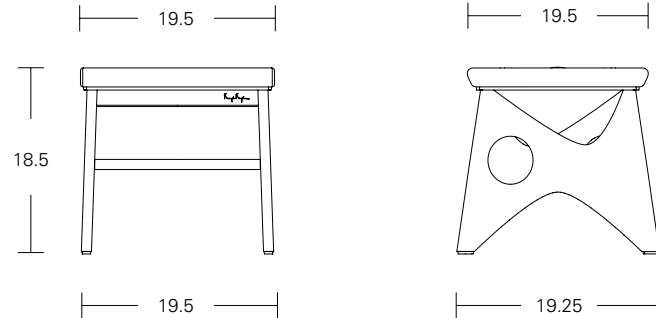

MODEL / **Bench**

SPECIFICATIONS /

48" / RP39-BN-48

20" / RP39-BN-20

BENCH FRAME AND BUTTON FINISH OPTIONS

Natural Walnut

Natural Ash

UPHOLSTERY OPTIONS [view here](#)