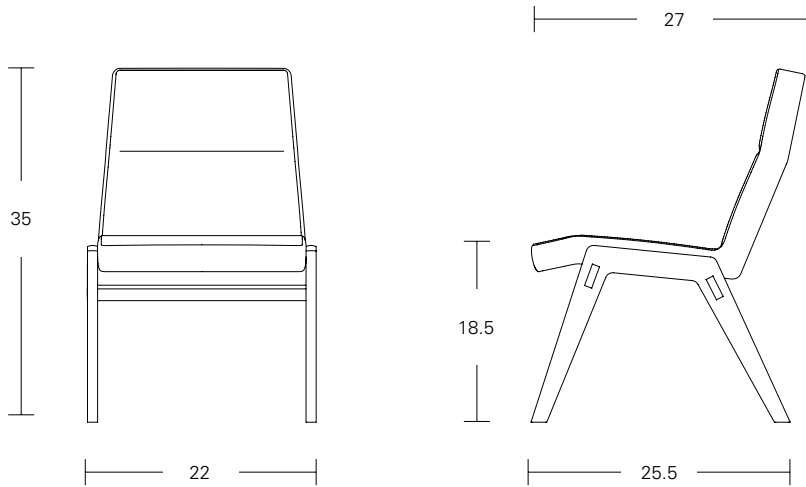

GUILD COLLECTION

RAPSON THIRTY-NINE

MODEL / **Guest Chair**

SPECIFICATIONS /

FRAME FINISH OPTIONS

Natural Walnut
Natural Ash

UPHOLSTERY OPTIONS [view here](#)

(Fabric Approval Required)

Brentano
Camira
Carnegie
C.F. Stinson
Green Hides
Maharam
Unika Vaev
COM/COL

GLIDE OPTIONS

Nylon
Felt

OPTIONS

Upper back upholstery can contrast chair upholstery

Guest Chair / RP39-G

QUICK LINKS /
Collection Page

Customer Experience 800-859-7510 | lelandinternational.com