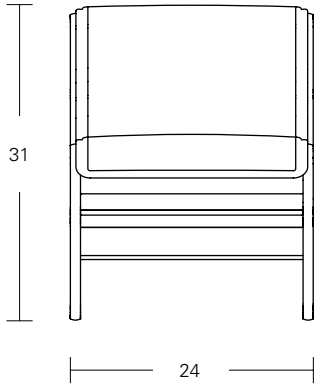

Specifications

W 24 D 32.25 H 31 SH 18.25

Frame Finish Options

Natural Walnut
Natural Ash

Upholstery Options (Fabric Approval Required) [view here](#)

Brentano
Camira
Carnegie
C.F. Stinson
Green Hides
Maharam
Unika Vaev
COM/COL

Glide Options

Nylon
Felt

RAPSON

THIRTY-NINE COLLECTION

Bench

Model RP39-BN | design: Ralph Rapson

Specifications

W 19.5, 48.5 D 19.25 H 18.5

Nylon
Felt

Stool

Model RP39-C, RP39-B | design: Ralph Rapson

Specifications

W 18.5, 19 D 16, 16.75 H 26, 31

Stool Frame and Button Finish Options

Natural Walnut
Natural Ash

Upholstery Options (Fabric Approval Required) [view here](#)