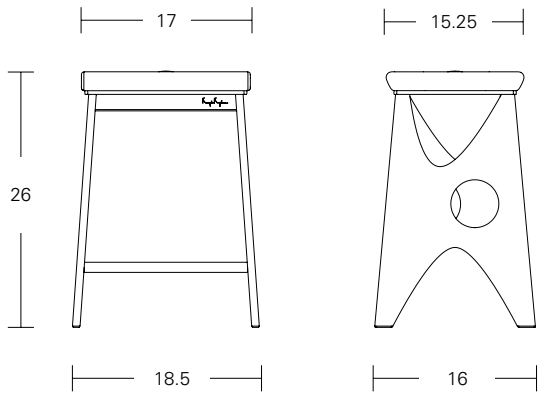

Counter Stool / RP39-B