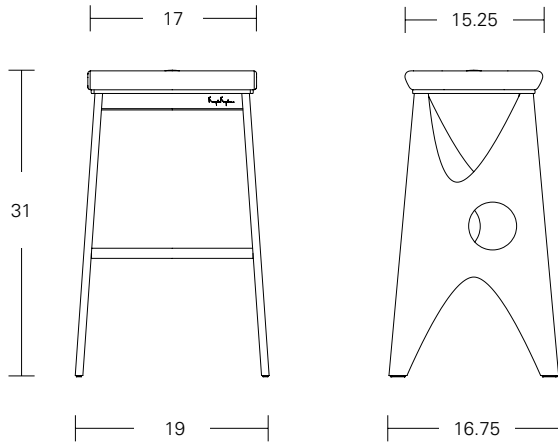

RAPSON THIRTY-NINE

MODEL / **Stool**

SPECIFICATIONS /

STOOL FRAME AND BUTTON FINISH OPTIONS

Natural Walnut

Natural Ash

UPHOLSTERY OPTIONS [view here](#)

(Fabric Approval Required)

Brentano

Camira

Carnegie

C.F. Stinson

Green Hides

Maharam

Unika Vaev

COM/COL

GLIDE OPTIONS

Nylon

Felt

Bar Stool / RP39-C