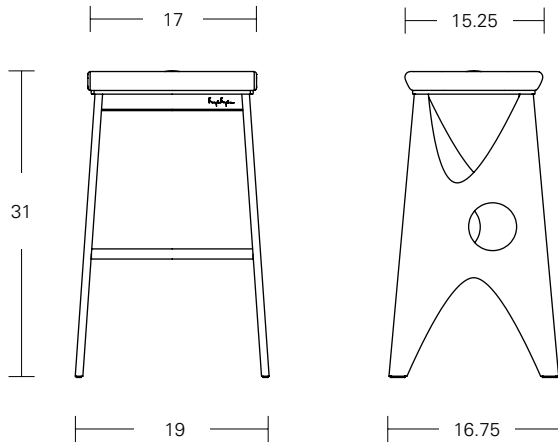

Stool

Model RP39-C, RP39-B | design: Ralph Rapson

Specifications

W 18.5, 19 D 16, 16.75 H 26, 31

Stool Frame and Button Finish Options

Natural Walnut
Natural Ash

Upholstery Options (Fabric Approval Required) [view here](#)

Brentano
Camira
Carnegie
C.F. Stinson
Green Hides
Maharam
Unika Vaev
COM/COL

Glide Options

Nylon
Felt