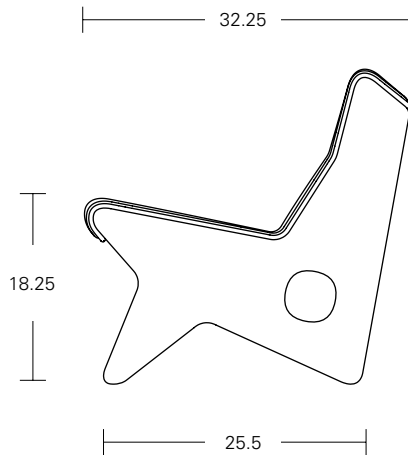

Specifications

W 24 D 32.25 H 31 SH 18.25

Frame Finish Options

Natural Walnut
Natural Ash

Upholstery Options (Fabric Approval Required) [view here](#)

Brentano
Camira
Carnegie
C.F. Stinson
Green Hides
Maharam
Unika Vaev
COM/COL

Glide Options

Nylon
Felt

RAPSON

THIRTY-NINE COLLECTION

Bench

Model RP39-BN | design: Ralph Rapson

Specifications

W 19.5, 48.5 D 19.25 H 18.5

Nylon
Felt

Stool

Model RP39-C, RP39-B | design: Ralph Rapson

Specifications

W 18.5, 19 D 16, 16.75 H 26, 31

Stool Frame and Button Finish Options

Natural Walnut
Natural Ash

Upholstery Options (Fabric Approval Required) [view here](#)