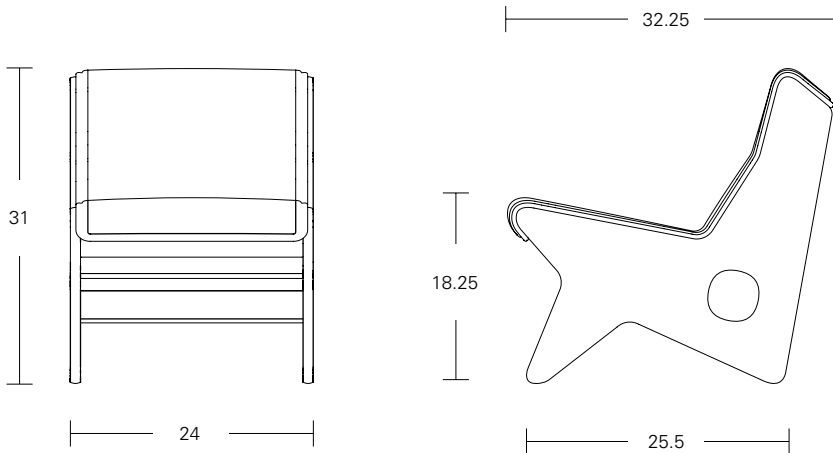

GUILD COLLECTION

RAPSON THIRTY-NINE

MODEL / Lounge Chair

SPECIFICATIONS /

FRAME FINISH OPTIONS

Natural Walnut

Natural Ash

UPHOLSTERY OPTIONS [view here](#)

(Fabric Approval Required)

Brentano

Camira

Carnegie

C.F. Stinson

Green Hides

Maharam

Unika Vaev

COM/COL

GLIDE OPTIONS

Nylon

Felt

Guest Chair / RP39-L

QUICK LINKS /
Collection Page

Customer Experience 800-859-7510 | lelandinternational.com