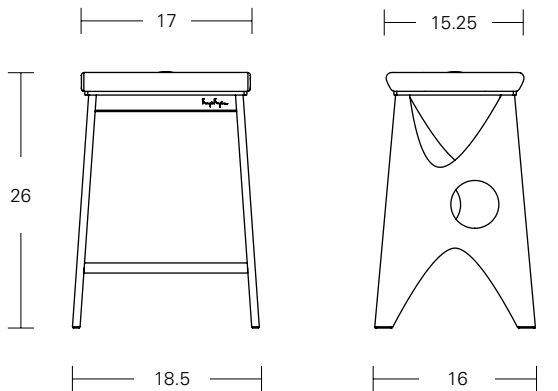

Stool

Model RP39-C, RP39-B | design: Ralph Rapson

Specifications

W 18.5, 19 D 16, 16.75 H 26, 31

Stool Frame and Button Finish Options

Natural Walnut
Natural Ash

Upholstery Options (Fabric Approval Required) [view here](#)

Brentano
Camira
Carnegie
C.F. Stinson
Green Hides
Maharam
Unika Vaev
COM/COL

Glide Options

Nylon
Felt