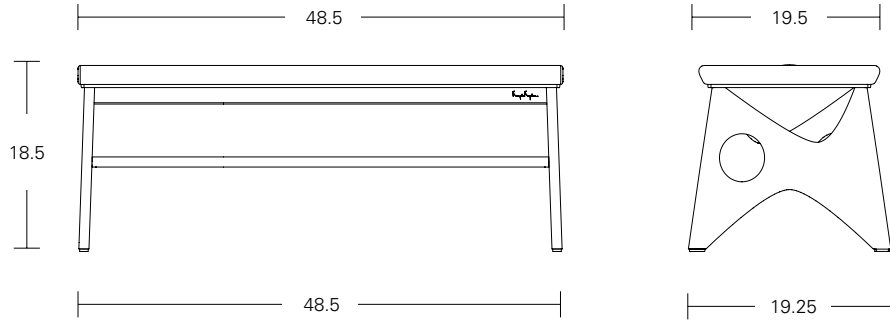

MODEL / **Bench**

SPECIFICATIONS /

48" / RP39-BN-48

20" / RP39-BN-20

BENCH FRAME AND BUTTON FINISH OPTIONS

Natural Walnut

Natural Ash

UPHOLSTERY OPTIONS [view here](#)