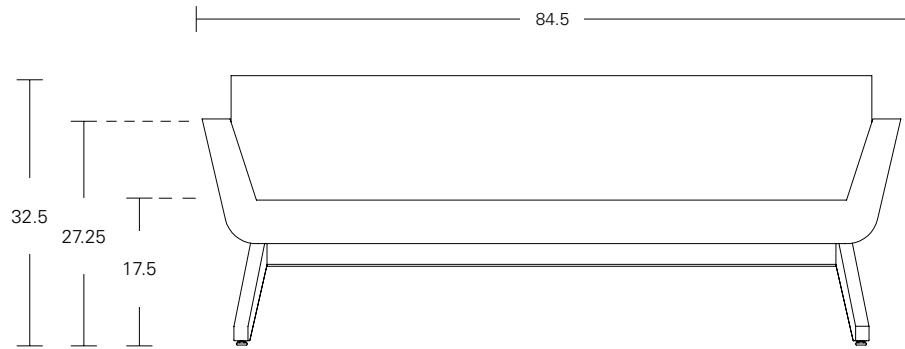

GLIDE OPTIONS

Poly
Felt

ADDITIONAL OPTIONS

Left/Right Tablet Arm

QUICK LINKS /
Collection Page

Customer Experience 800-859-7510 | lelandinternational.com

PALOMINO

MODEL / **Sofa, Leg Base**