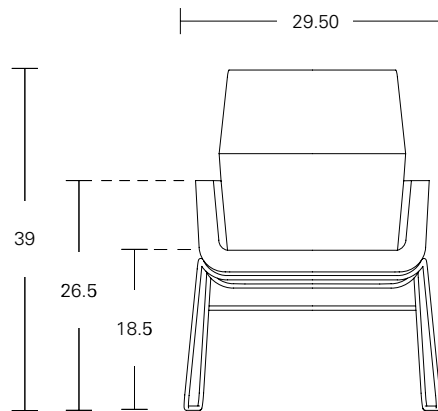

Sofa

PALOMINO

MODEL / **Guest Chair, Sled Base**

Low Back / PG-S-L

Mid Back / PG-S-M

SPECIFICATIONS /

UPHOLSTERY OPTIONS [view here](#) (Fabric Approval Required)

Brentano
Camira
Carnegie
C.F. Stinson
Green Hides
Maharam
Unika Vaev
COM/COL