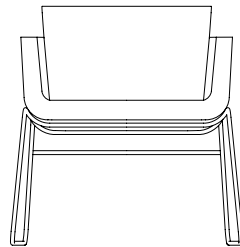

PALOMINO

DESIGNED BY JESS SOREL

Guest Chair
Leg Base

Guest Chair
Sled Base

Ottoman

Bench

Settee
Leg Base

Settee
Sled Base

Sofa

PALOMINO

MODEL / **Guest Chair, Sled Base**

Low Back / PG-S-L

Mid Back / PG-S-M

SPECIFICATIONS /

UPHOLSTERY OPTIONS [view here](#) (Fabric Approval Required)

Brentano
Camira
Carnegie
C.F. Stinson
Green Hides
Maharam
Unika Vaev
COM/COL