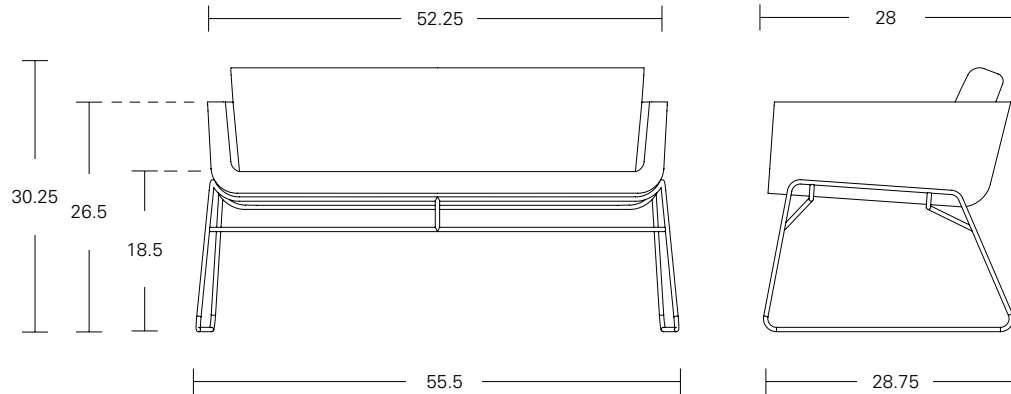

Customer Experience 800-859-7510 | lelandinternational.com

PALOMINO

MODEL / **Settee, Sled Base**

Low Back / PS-S-L

Mid Back / PS-S-M

SPECIFICATIONS /

UPHOLSTERY OPTIONS [view here](#) (Fabric Approval Required)