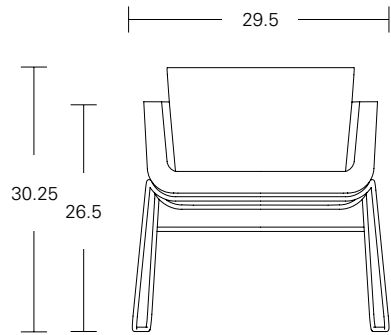

PALOMINO

MODEL / **Guest Chair, Sled Base**

Low Back / PG-S-L