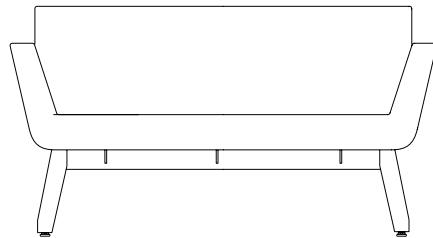

PALOMINO

DESIGNED BY JESS SOREL

Guest Chair
Leg Base

Guest Chair
Sled Base

Ottoman

Bench

Settee
Leg Base

Settee
Sled Base

Sofa

PALOMINO

MODEL / **Guest Chair, Sled Base**

Low Back / PG-S-L

Mid Back / PG-S-M

SPECIFICATIONS /

UPHOLSTERY OPTIONS [view here](#) (Fabric Approval Required)

Brentano
Camira
Carnegie
C.F. Stinson
Green Hides
Maharam
Unika Vaev
COM/COL

BACK HEIGHT

Low
Mid

SLED BASE LEG OPTIONS [view here](#)

Powder Coat
Satin Chrome

GLIDE OPTIONS

Poly
Felt

OPTIONS

Mid-back headrest upholstery can contrast main upholstery