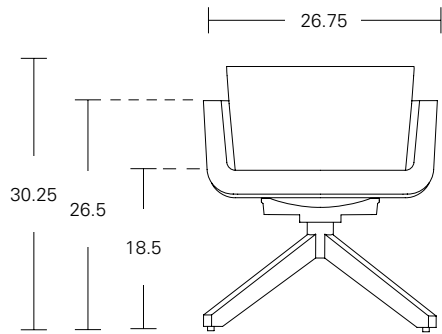

ADDITIONAL OPTIONS

Left/Right Tablet Arm

QUICK LINKS /

Collection Page

Customer Experience 800-859-7510 | lelandinternational.com

PALOMINO

MODEL / **Guest Chair, Pedestal Base**

Low Back / PG-P-L