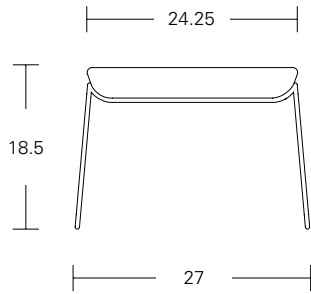

GLIDE OPTIONS

Poly
Felt

ADDITIONAL OPTIONS

Left/Right Tablet Arm

QUICK LINKS /
Collection Page

Customer Experience 800-859-7510 | lelandinternational.com

PALOMINO

MODEL / **Ottoman**