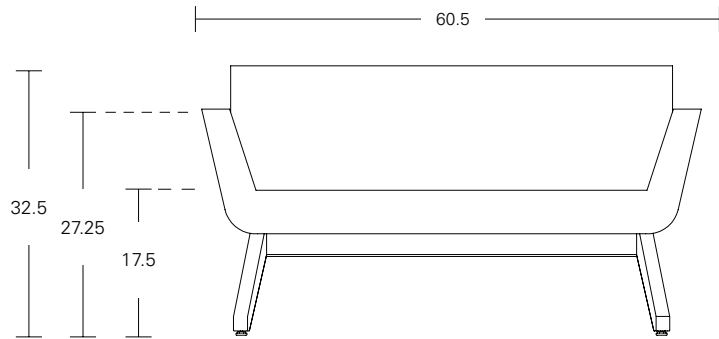

Mid-back headrest upholstery can contrast main upholstery

ADDITIONAL OPTIONS

Left/Right Tablet Arm

QUICK LINKS /
Collection Page

Customer Experience 800-859-7510 | lelandinternational.com

PALOMINO

MODEL / **Settee, Leg Base**