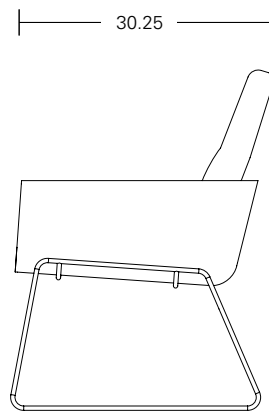

Sofa

PALOMINO

MODEL / **Guest Chair, Sled Base**

Low Back / PG-S-L

Mid Back / PG-S-M

SPECIFICATIONS /

UPHOLSTERY OPTIONS [view here](#) (Fabric Approval Required)

Brentano
Camira
Carnegie
C.F. Stinson
Green Hides
Maharam
Unika Vaev
COM/COL