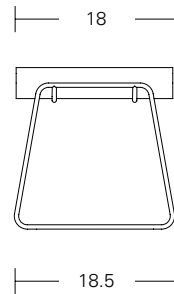

Pedestal Base / PLO-P