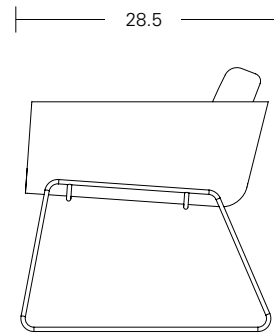

PALOMINO

DESIGNED BY JESS SOREL

Guest Chair
Leg Base

Guest Chair
Sled Base

Ottoman

Bench

Settee
Leg Base

Settee
Sled Base

Sofa

PALOMINO

MODEL / **Guest Chair, Sled Base**

Low Back / PG-S-L

Mid Back / PG-S-M

SPECIFICATIONS /

UPHOLSTERY OPTIONS [view here](#) (Fabric Approval Required)

Brentano
Camira
Carnegie
C.F. Stinson
Green Hides
Maharam
Unika Vaev
COM/COL