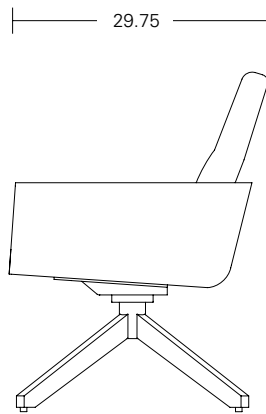

SPECIFICATIONS /

UPHOLSTERY OPTIONS [view here](#) **(Fabric Approval Required)**

Brentano
Camira
Carnegie
C.F. Stinson
Green Hides
Maharam
Unika Vaev
COM/COL

BACK HEIGHT

Low
Mid

PEDESTAL BASE LEG OPTIONS [view here](#)

Walnut
Ash
Brushed Stainless Steel
Powder Coat Steel

GLIDE OPTIONS

Nylon
Felt

OPTIONS

Mid-back headrest upholstery can contrast main upholstery

ADDITIONAL OPTIONS

Left/Right Tablet Arm

QUICK LINKS /
Collection Page

Customer Experience 800-859-7510 | lelandinternational.com