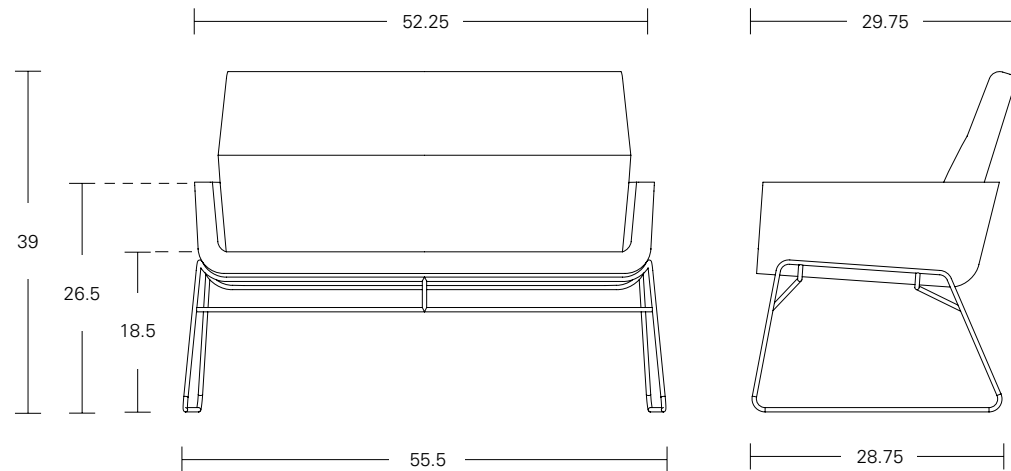

Customer Experience 800-859-7510 | lelandinternational.com

PALOMINO

MODEL / **Settee, Sled Base**

Low Back / PS-S-L

Mid Back / PS-S-M

SPECIFICATIONS /

UPHOLSTERY OPTIONS [view here](#) (Fabric Approval Required)