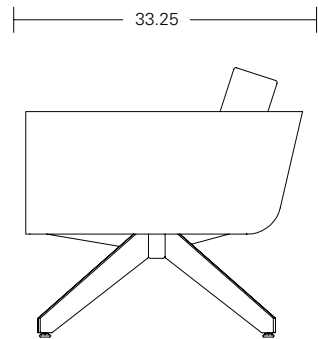

Mid-back headrest upholstery can contrast main upholstery

ADDITIONAL OPTIONS

Left/Right Tablet Arm

QUICK LINKS /
Collection Page

Customer Experience 800-859-7510 | lelandinternational.com

PALOMINO

MODEL / **Settee, Leg Base**