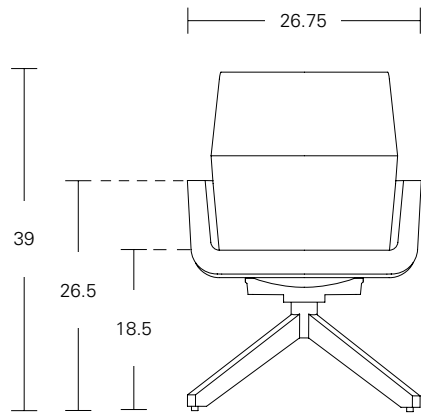

ADDITIONAL OPTIONS

Left/Right Tablet Arm

QUICK LINKS /

Collection Page

Customer Experience 800-859-7510 | lelandinternational.com

PALOMINO

MODEL / **Guest Chair, Pedestal Base**

Low Back / PG-P-L