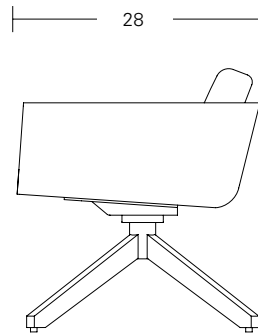

ADDITIONAL OPTIONS

Left/Right Tablet Arm

QUICK LINKS /

Collection Page

Customer Experience 800-859-7510 | lelandinternational.com

PALOMINO

MODEL / **Guest Chair, Pedestal Base**

Low Back / PG-P-L