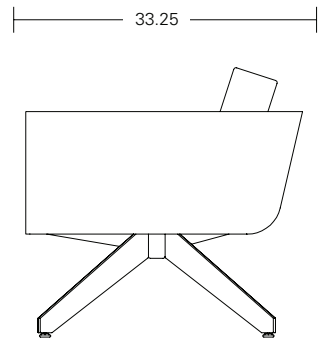

GLIDE OPTIONS

Poly
Felt

ADDITIONAL OPTIONS

Left/Right Tablet Arm

QUICK LINKS /
Collection Page

Customer Experience 800-859-7510 | lelandinternational.com

PALOMINO

MODEL / **Sofa, Leg Base**