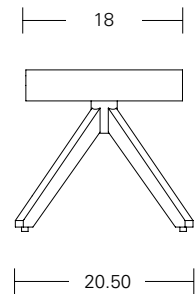

SPECIFICATIONS /

UPHOLSTERY OPTIONS [view here](#) (Fabric Approval Required)

Brentano
Camira
Carnegie
C.F. Stinson
Green Hides
Maharam
Unika Vaev
COM/COL

SLED BASE LEG OPTIONS [view here](#)

Powder Coat
Satin Chrome

PEDESTAL BASE LEG OPTIONS [view here](#)

Walnut
Ash
Brushed Stainless Steel

SLED GLIDE OPTIONS

Poly
Felt

PEDESTAL GLIDE OPTIONS

Nylon
Felt

QUICK LINKS /
Collection Page

Customer Experience 800-859-7510 | lelandinternational.com