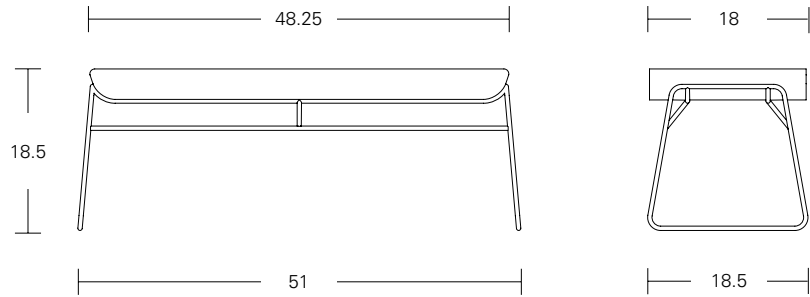

PALOMINO

MODEL / **Bench**

Sled Base / POB-S

SPECIFICATIONS /

UPHOLSTERY OPTIONS [view here](#)
(Fabric Approval Required)

Brentano
Camira
Carnegie
C.F. Stinson
Green Hides
Maharam
Unika Vaev
COM/COL

SLED BASE LEG OPTIONS [view here](#)

Powder Coat
Satin Chrome

GLIDE OPTIONS

Poly
Felt

QUICK LINKS /
Collection Page

Customer Experience 800-859-7510 | lelandinternational.com