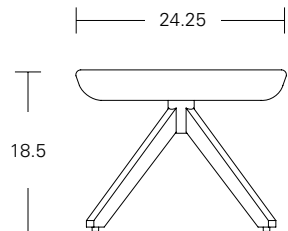

Pedestal Base / PLO-P