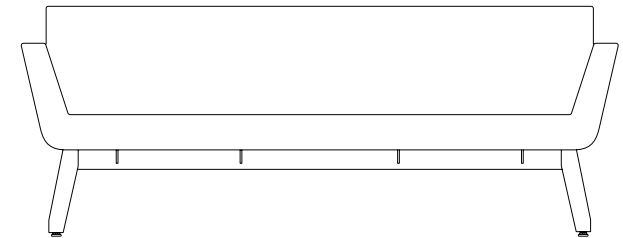

PALOMINO

DESIGNED BY JESS SOREL

Guest Chair
Leg Base

Guest Chair
Sled Base

Ottoman

Bench

Settee
Leg Base

Settee
Sled Base

Sofa

PALOMINO

MODEL / **Guest Chair, Sled Base**

Low Back / PG-S-L

Mid Back / PG-S-M

SPECIFICATIONS /

UPHOLSTERY OPTIONS [view here](#) (Fabric Approval Required)

Brentano
Camira
Carnegie
C.F. Stinson
Green Hides
Maharam
Unika Vaev
COM/COL

BACK HEIGHT

Low
Mid

SLED BASE LEG OPTIONS [view here](#)

Powder Coat
Satin Chrome

GLIDE OPTIONS

Poly
Felt

OPTIONS

Mid-back headrest upholstery can contrast main upholstery