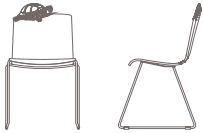

*overall chair height varies based upon the individual eve creature

eve side chair
4-leg steel base

design freshcoast design group

eve side chair	model		list price
12 inch seat height	EV	4-leg steel base	\$512
4-leg steel base	EVU	4-leg steel base with upholstered seat pad	\$600
W 16.5 D 18.75 H 23–27*		COM yardage: ½ yd. Contact freshcoast for yardage requirements on textiles with repeats.	
14 inch seat height	EV	4-leg steel base	\$531
4-leg steel base	EVU	4-leg steel base with upholstered seat pad	\$620
W 16.75 D 19 H 25–29*		COM yardage: ½ yd. Contact freshcoast for yardage requirements on textiles with repeats.	
16 inch seat height	EV	4-leg steel base	\$559
4-leg steel base	EVU	4-leg steel base with upholstered seat pad	\$647
W 17 D 19.25 H 27–31*		COM yardage: ½ yd. Contact freshcoast for yardage requirements on textiles with repeats.	

*overall chair height varies based upon the individual eve creature

to specify: please refer to pages 3–4 for complete specifying information. Specify all products by their product code.

pricing effective: February 2017

EV7

eve side chair
wire sled base

design freshcoast design group

eve side chair	model		list price
15 inch seat height	EV	black wire sled base	\$603
wire sled base	EVU	black wire sled base with upholstered seat pad	\$692
W 16 D 18.25 H 24–30.25*		COM yardage: ½ yd. Contact freshcoast for yardage requirements on textiles with repeats.	
*overall chair height varies based upon the individual eve creature	EV	sterling wire sled base	\$629
	EVU	sterling wire sled base with upholstered seat pad	\$717
		COM yardage: ½ yd. Contact freshcoast for yardage requirements on textiles with repeats.	