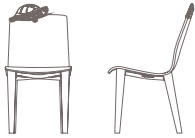

Wetland, Beaver (P001)

SEAT HEIGHT

15 inch seat height (SH15)

BASE TYPE

Wire Sled (S)

BASE FINISH

Sterling (ST)

UPHOLSTERED SEAT PAD SELECTION

When applicable

wood base

eve side chair	model		list price
12 inch seat height	EV	wood base	\$658
wood base	EVU	wood base with upholstered seat pad	\$737
W 15.5 D 16.5 H 23–27*		COM yardage: ½ yd. Contact freshcoast for yardage requirements on textiles with repeats.	
14 inch seat height	EV	wood base	\$697
wood base	EVU	wood base with upholstered seat pad	\$776
W 15.75 D 16.75 H 25–29*		COM yardage: ½ yd. Contact freshcoast for yardage requirements on textiles with repeats.	
16 inch seat height	EV	wood base	\$724
wood base	EVU	wood base with upholstered seat pad	\$804
W 16 D 17 H 27–31*		COM yardage: ½ yd. Contact freshcoast for yardage requirements on textiles with repeats.	

*overall chair height varies based upon the individual eve creature

eve side chair
4-leg steel base

design freshcoast design group

eve side chair	model		list price
12 inch seat height	EV	4-leg steel base	\$512
4-leg steel base	EVU	4-leg steel base with upholstered seat pad	\$600
W 16.5 D 18.75 H 23–27*		COM yardage: ½ yd. Contact freshcoast for yardage requirements on textiles with repeats.	
14 inch seat height	EV	4-leg steel base	\$531
4-leg steel base	EVU	4-leg steel base with upholstered seat pad	\$620
W 16.75 D 19 H 25–29*		COM yardage: ½ yd. Contact freshcoast for yardage requirements on textiles with repeats.	
16 inch seat height	EV	4-leg steel base	\$559
4-leg steel base	EVU	4-leg steel base with upholstered seat pad	\$647
W 17 D 19.25 H 27–31*		COM yardage: ½ yd. Contact freshcoast for yardage requirements on textiles with repeats.	