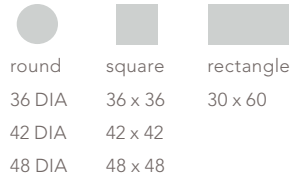

crystal table

	model	top size/code	list price/edge codes:	V2	W2
curved plywood base	CYT-20H	wood top			
H 20		36 dia — 36D	\$1048	1309	
		42 dia — 42D	\$1076	1344	
		48 dia — 48D	\$1105	1380	
		36 x 36 — 3636	\$1053	1317	
		42 x 42 — 4242	\$1081	1352	
		48 x 48 — 4848	\$1110	1387	
		30 x 60 — 3060	\$1079	1349	
		laminata top			
		36 dia — 36D	\$1021	1276	
		42 dia — 42D	\$1049	1311	
		48 dia — 48D	\$1077	1345	
		36 x 36 — 3636	\$1026	1283	
		42 x 42 — 4242	\$1054	1318	
		48 x 48 — 4848	\$1081	1353	
		30 x 60 — 3060	\$1053	1316	

round square rectangle

36 DIA 36 x 36 30 x 60

42 DIA 42 x 42

48 DIA 48 x 48

to specify: please refer to pages 3–4 for complete specifying information. Specify all products by their product code.

pricing effective: February 2017

CYT5

crystal table
22 inch height

design bruce sienkowski

crystal table	model	top size/code	list price/edge codes:	V2	W2
curved plywood base	CYT-22H	wood top			
H 22		36 dia — 36D	\$1074		1343
		42 dia — 42D	\$1103		1378
		48 dia — 48D	\$1131		1415
		36 x 36 — 3636	\$1079		1352
		42 x 42 — 4242	\$1108		1387
		48 x 48 — 4848	\$1136		1422
		30 x 60 — 3060	\$1106		1385
		laminata top			
		36 dia — 36D	\$1049		1311
		42 dia — 42D	\$1077		1345
		48 dia — 48D	\$1105		1379
		36 x 36 — 3636	\$1054		1318
		42 x 42 — 4242	\$1081		1353
		48 x 48 — 4848	\$1110		1387
		30 x 60 — 3060	\$1080		1350