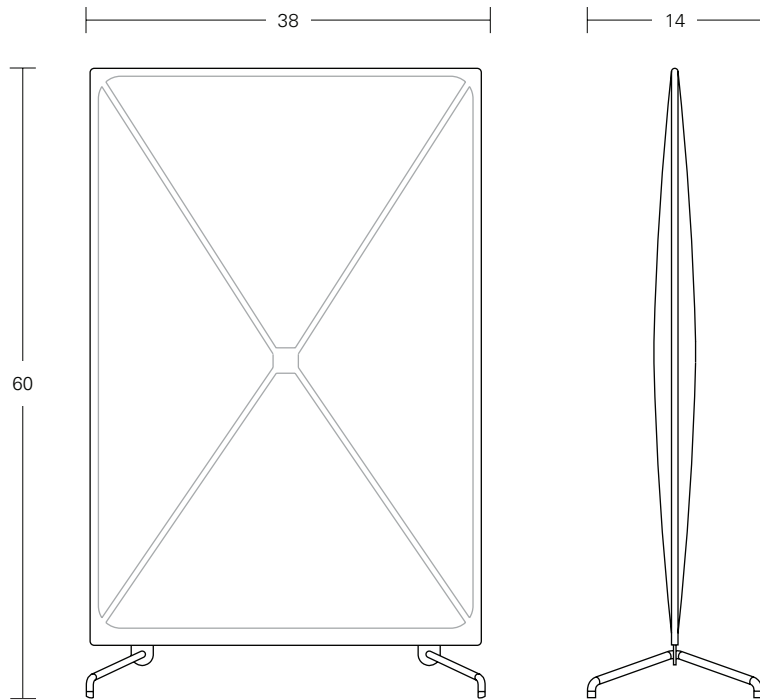

## Specifications

W 38 D 14 H 60

### Base Style Options

Arc  
4 Leg  
4 Wheel  
2 Leg, 2 Wheel

### Additional Options

Whiteboard  
Marker Holster

### Size Options

Small - 26 x 48  
Medium - 38 x 60  
Large - 50 x 72

Small  
2 leg, 2 wheel

Medium  
4 leg

Large  
Arc

Large Whiteboard  
4 wheel