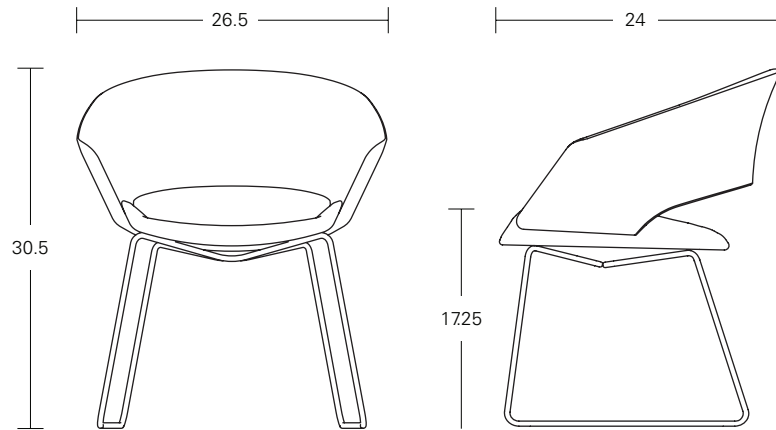

# MOD

---

**Sled Base Chair**

**Pedestal Swivel Base  
Chair**

## Specifications

W 26½ D 24 H 30½ SH 17¼