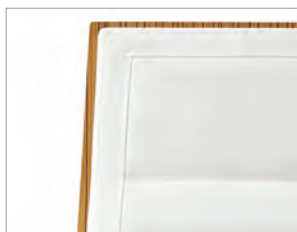

H I F I C O L L E C T I O N

The HiFi collection offers an extensive range of sizes, choices and finishes for corporate lobbies, collaborative workspaces or homes. The collection's signature lounge piece features a curved plywood shell trimmed in maple, ash, or sustainable faux exotic wood veneer and sumptuous upholstery. The detailing and stitching on the upholstery is more of what you would expect to find in a fine sports car rather than corporate seating.

Ottoman Upholstered
w 25¼ d 15 h 15

Settee Low Back
w 79½ d 31 h 37 sh 15½

Veneer Bench
w 36 d 21½ h 15¼

Upholstered Bench
w 60 d 21½ h 16¼

Round Table, Laminate Top
dia 17 h 17

Square Table, Laminate Top
w 18 d 18 h 22

Oval Table, Laminate Top
w 44 d 24 h 22

Rectangle Table, Solid Surface Top
w 54 d 30 h 22

Standard Stitching

Premium Stitching

Upholstered Onlay with
Premium Stitching

L e l a n d