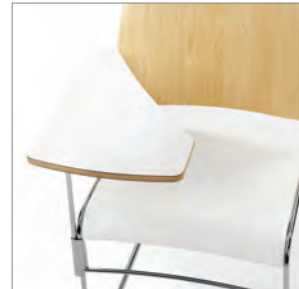

E A S E

A crisp composition of curved seat and back forms, precisely fitted to a slender steel rod frame, the comfortable Ease chair makes a striking solo statement or fills a room with order and style. Serene rhythmic wave-like patterns are produced when configured in multiple rows for auditorium, sanctuary, meeting or conference room installations. Ease securely stacks 20 high on its own transport dolly.

E A S E

design: Leland Design Group

Side Chair
Wood Seat, Wood Back
w 19½ d 21¾ h 31 sh 18¼

Side Chair
Upholstered Seat, Wood Back
w 19½ d 21¾ h 31 sh 18½

Side Chair
Upholstered Seat, Wood Back,
Upholstered Back Onlay
w 19½ h 21¾ d 31 sh 18½

Arm Chair
Upholstered Seat, Wood Back,
Upholstered Back Onlay
w 24 d 21¾ h 31 sh 18½ ah 26½

Ease Transport/Stacking Dolly

Ganging Device

Hinged Tablet Arm