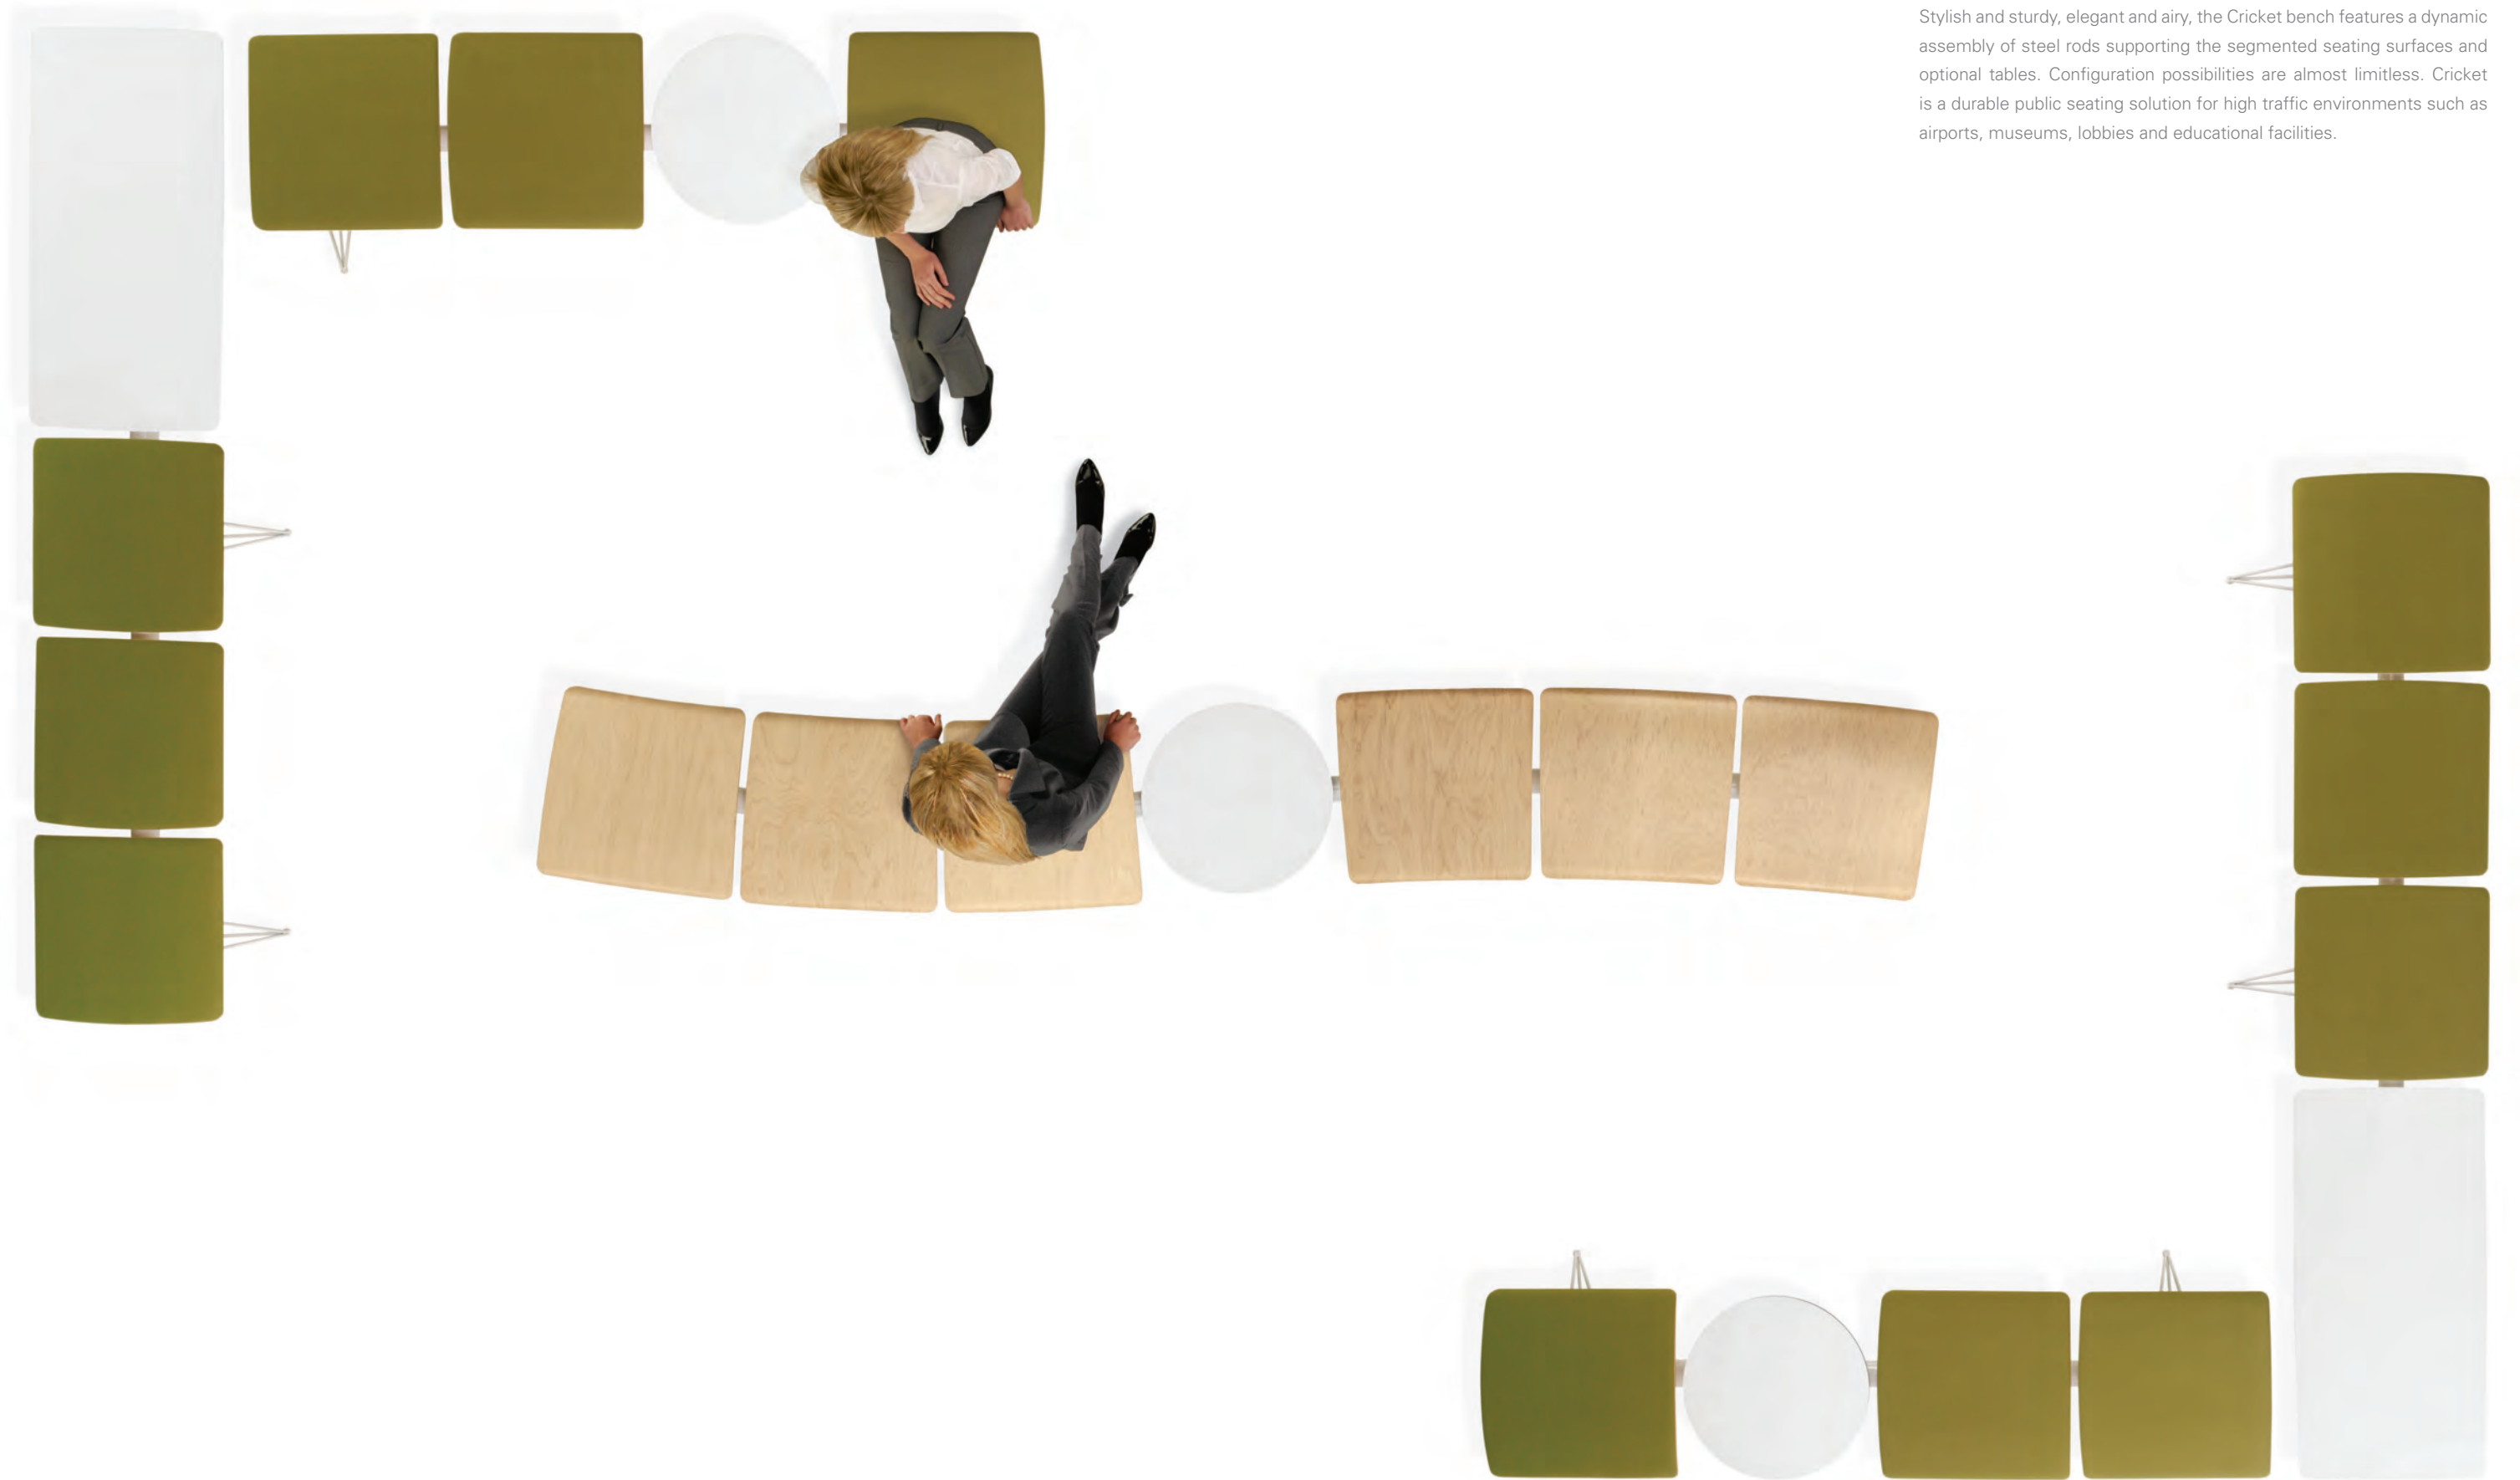

C R I C K E T

Stylish and sturdy, elegant and airy, the Cricket bench features a dynamic assembly of steel rods supporting the segmented seating surfaces and optional tables. Configuration possibilities are almost limitless. Cricket is a durable public seating solution for high traffic environments such as airports, museums, lobbies and educational facilities.

C R I C K E T

design: Bruce Sienkowski

Three Position Linear Base
w 71 d 22 sw 22 sh 18

Not Shown

Four Position Linear Base
w 95 d 22 sw 22 sh 18

Five Position Linear Base
w 119½ d 22 sw 22 sh 18

Three Position Arc Base
240" radius - w 68½ d 23½ sw 22 sh 18

Not Shown

Four Position Arc Base
240" radius - w 91½ d 25½ sw 22 sh 18

Five Position Arc Base
240" radius - w 114½ d 27½ sw 22 sh 18

Natural Maple

Upholstered Onlay

High Pressure Laminate

Linoleum

L e l a n d