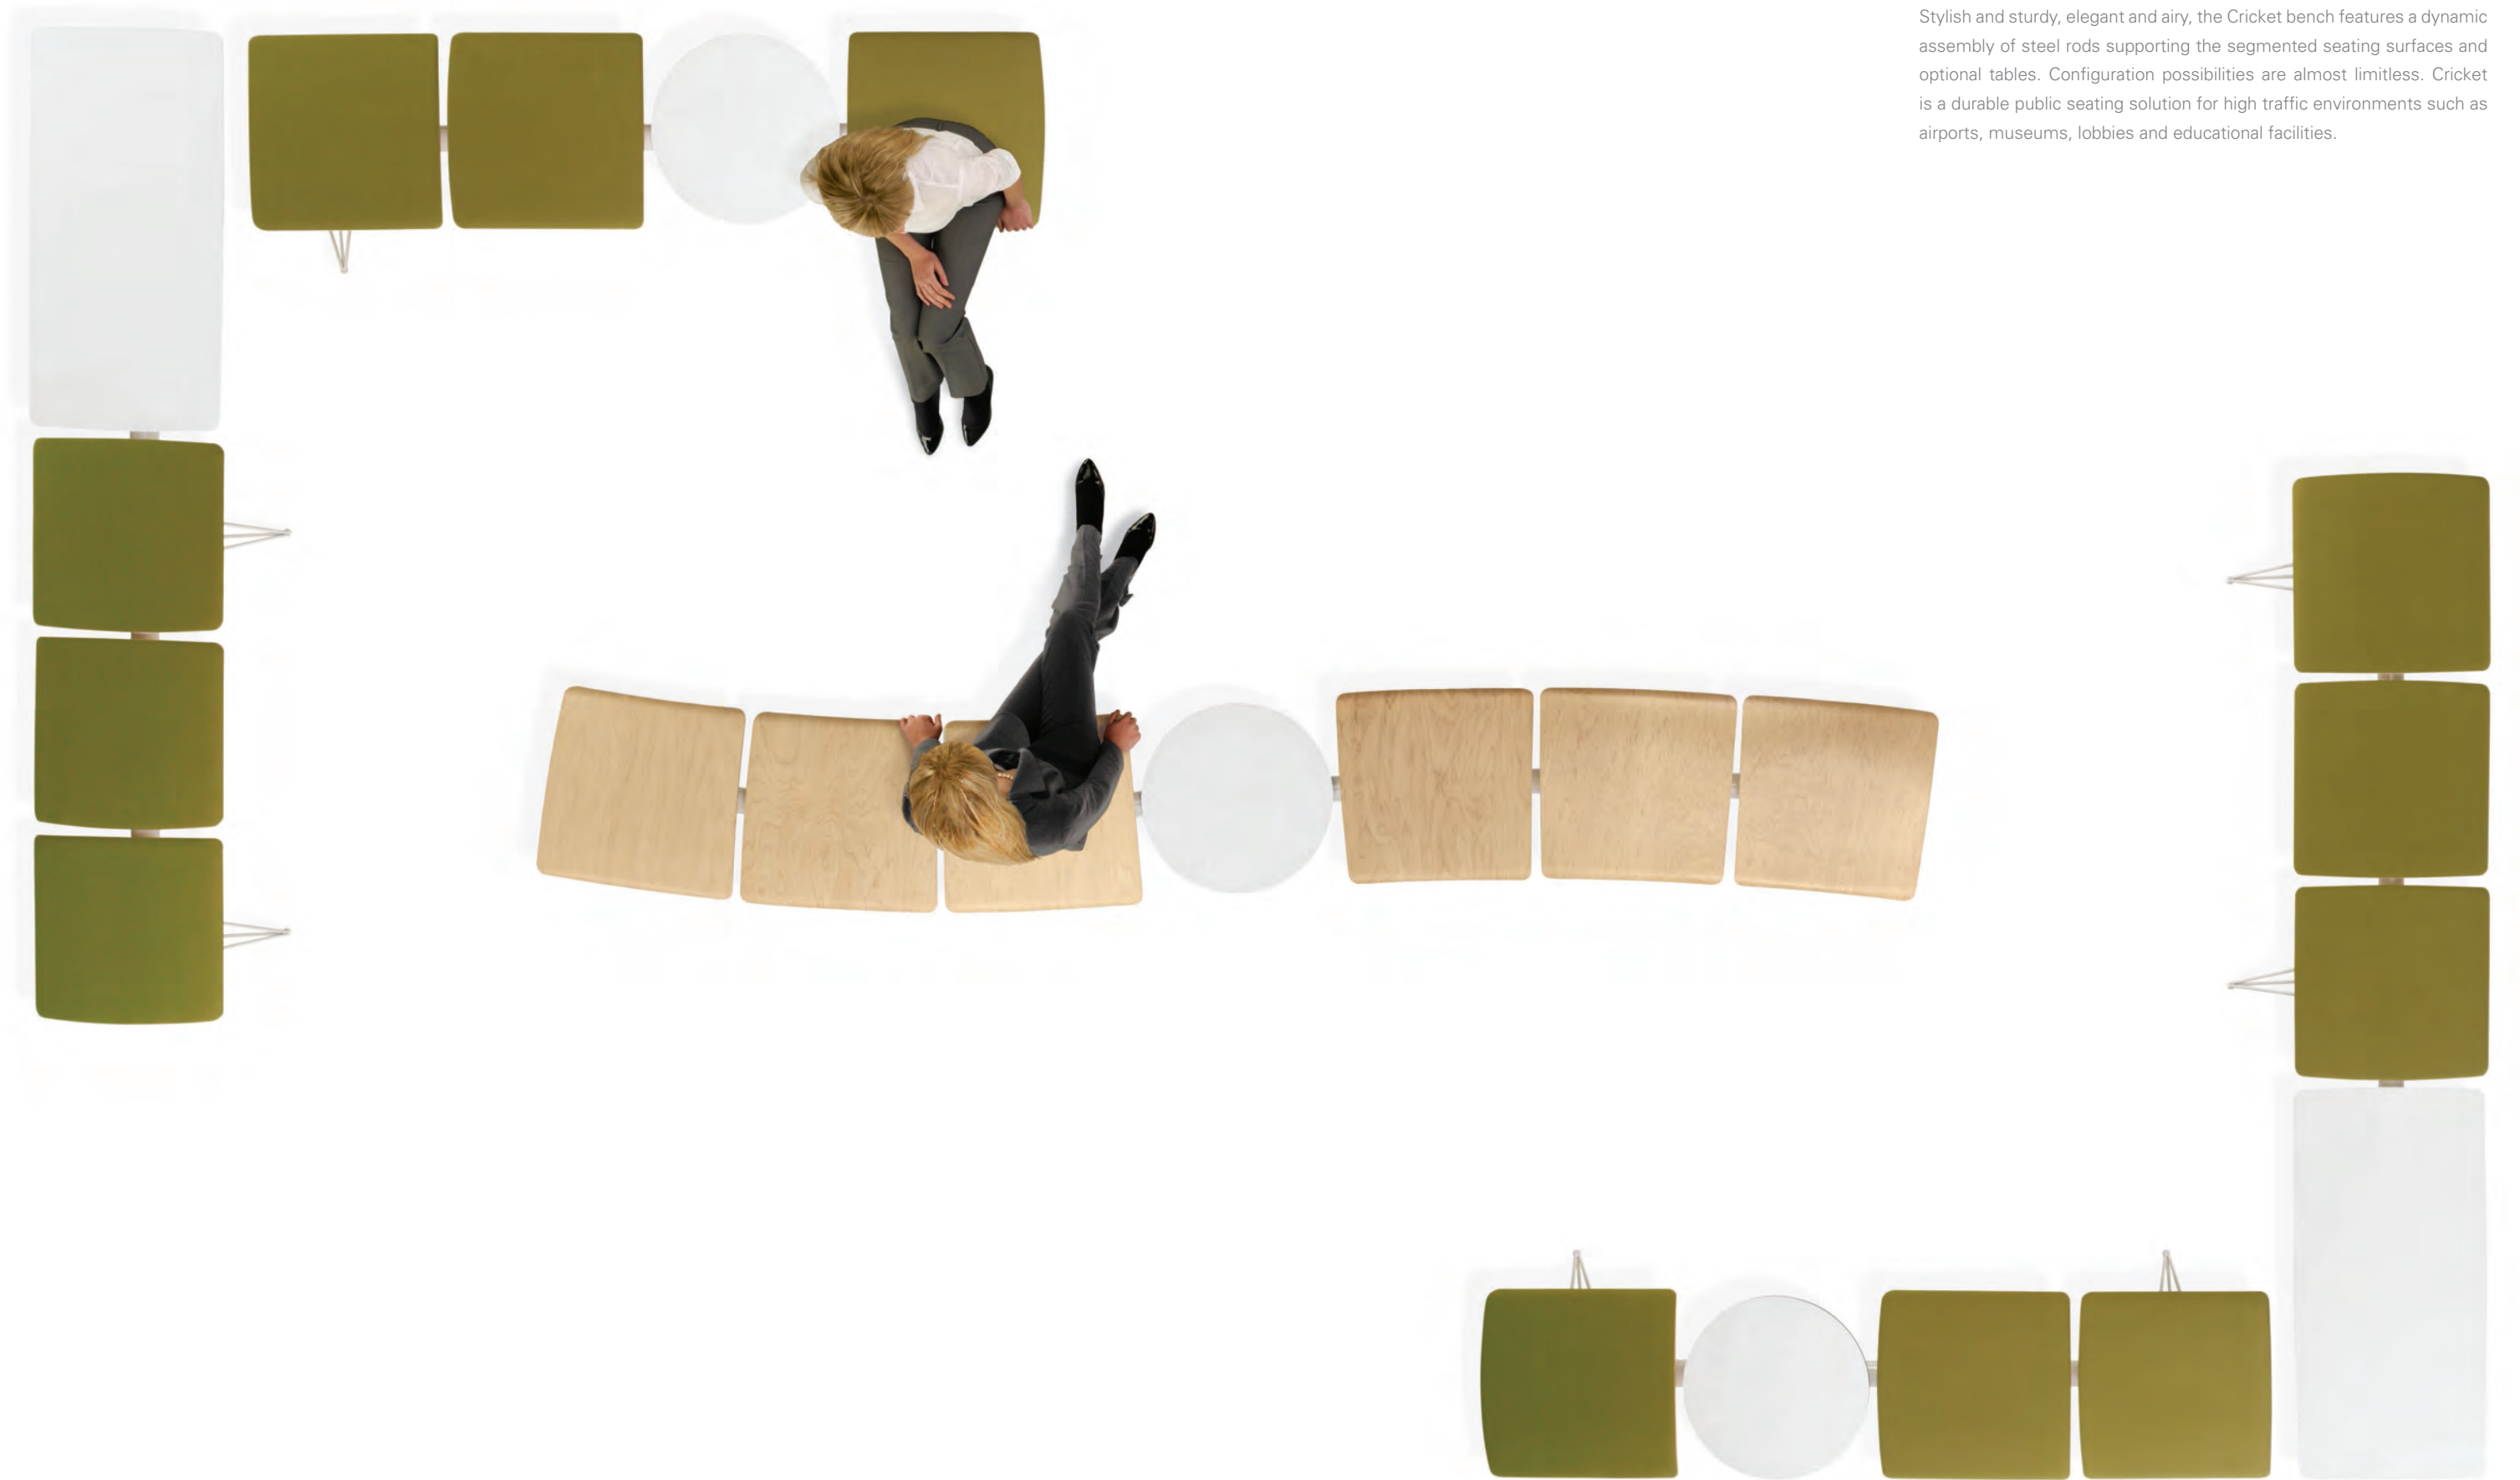

C R I C K E T

Stylish and sturdy, elegant and airy, the Cricket bench features a dynamic assembly of steel rods supporting the segmented seating surfaces and optional tables. Configuration possibilities are almost limitless. Cricket is a durable public seating solution for high traffic environments such as airports, museums, lobbies and educational facilities.

# C R I C K E T

design: Bruce Sienkowski

Three Position Linear Base  
w 71 d 22 sw 22 sh 18

Not Shown

Four Position Linear Base  
w 95 d 22 sw 22 sh 18

Five Position Linear Base  
w 119½ d 22 sw 22 sh 18

Three Position Arc Base  
240" radius - w 68½ d 23½ sw 22 sh 18

Not Shown

Four Position Arc Base  
240" radius - w 91½ d 25½ sw 22 sh 18

Five Position Arc Base  
240" radius - w 114½ d 27½ sw 22 sh 18

Natural Maple

Upholstered Onlay

High Pressure Laminate

Linoleum

L e l a n d