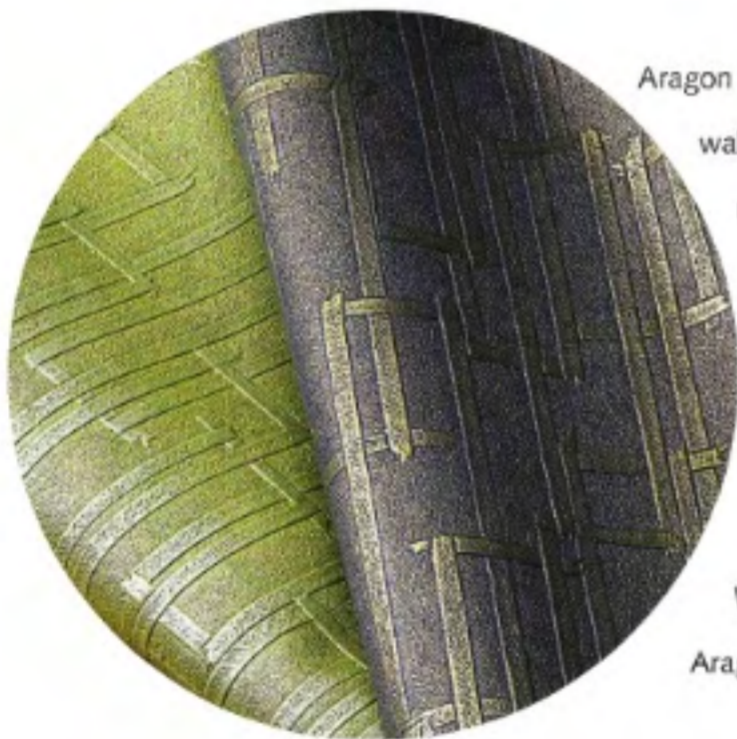

Comprised of stand-alone guest chairs, two- and three-seat pre-configured combinations and reconfigurable tandem units, Sign Tandem from **Arcadia** is a hallmark of versatility and enduring style. Offered in three seat sizes, including a bariatric width, all models feature a passive-flex back for enhanced comfort, a host of replaceable components, and an assortment of wood, metal and Corian finish selections. Sign is an ideal choice for healthcare, corporate, higher education markets and more.

Aragon from **Arc-Com** is a contemporary, geometric wallcovering that sets up a staggered, vertical woven metal design. This new pattern is available in an array of 20 glowing colorations, including frosted pearlized tones, rich metallics, and exotic and bronzed finishes. Aragon is offered in a Type II, 20-ounce recycled construction as part of Arc-Com's eco-tex® Wall Surfaces collection. With 10 percent recycled content and low VOCs, Aragon is eligible to contribute toward LEED credits.

The Fast Table by **Leland** meets the need for a clean solution to multi-table configuration in commercial, dining and training environments. Intuitive features like a pivoting X-shaped base and easy-to-use connectors allow everyday users to quickly and clearly reconfigure the product. In addition, a wide variety of top shapes are accommodated with just two base sizes. Fast is made of steel manufactured using at least 40 percent recycled content, and is 100 percent recyclable.