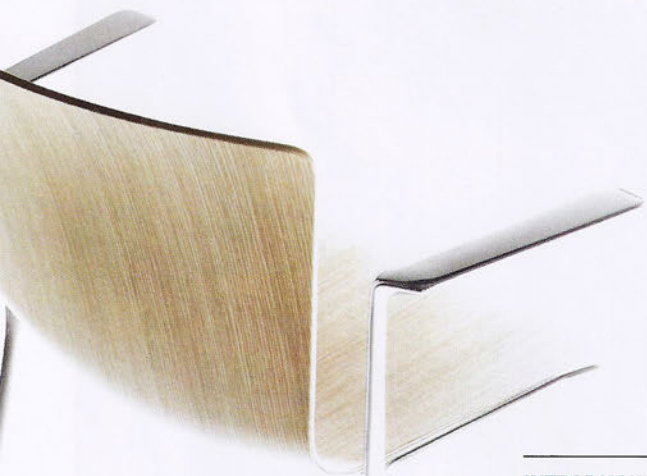

COLOR + LIGHT

A colorful collection of pendant lamps from French designer Inga Sempé cheer up any spot needing more than just light. The Sempé w103 pendant lamp for Wästberg comes in seven colors and can be hung individually or attached to a rail for visual impact.

+wastberg.com