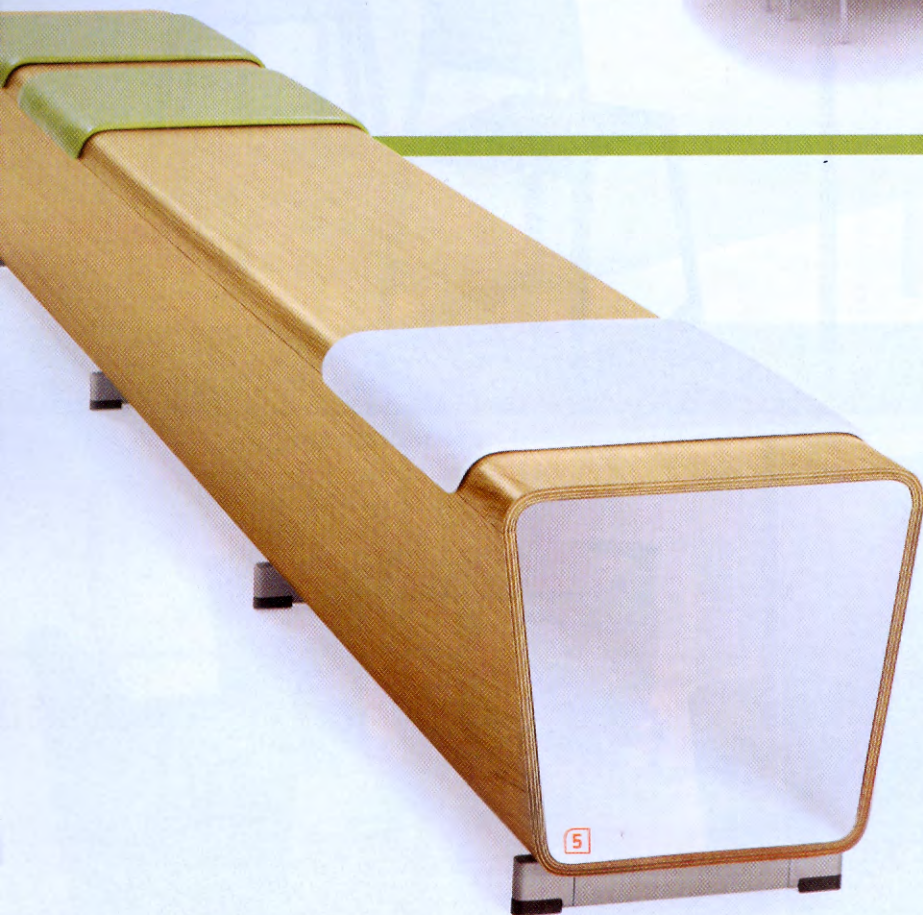

tidy whites

Crisp and clean, the picture of efficiency

1. DR executive suite in matte white-painted walnut and glass by **Frezza**, circle 506
2. Eleven meeting table and credenza in aluminum and Corian by **OFS**, circle 507
3. RiseFit tables in high-pressure laminate, steel, and aluminum by **Okamura**, circle 508
4. Rumba screens in polycarbonate, magnetic white-board, and perforated steel with aluminum base by **Safco Products**, circle 509
5. Ebb bench in white oak and steel by **Leland International**, circle 510
6. Coveit chair in aluminum, cherry veneer, and Paul Brayton Designs' Almost Calf nylon in Light Bisque by **Dar/Ran Furniture Industries**, circle 511
7. TIE office system in maple, powdercoated steel, and frosted glass by **Nevers**, circle 512 ➔

7

5

4

3

office