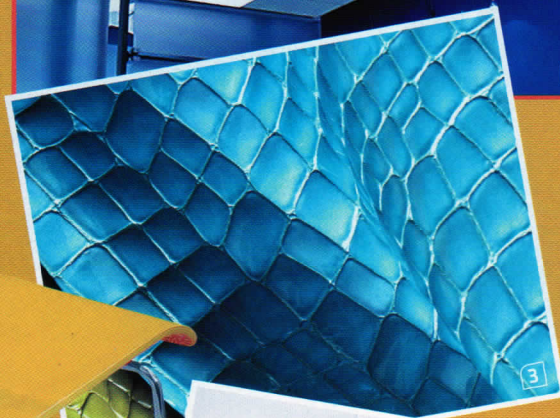

ooidms
INTERNATIONAL

Solid Bold

Give loud colors a shout-out

2

7

3

4

1. Pluto seating in MDF and wool felt by Leland International. **circle 458**
 2. Fine Art Glass ceiling panels in laminated glass with a custom suspension grid in aluminum by RM Global. **circle 459**
 3. DiModa Gatora leather in Senape and Azura by Garrett Leather. **circle 460**
 4. Kid's Glass panels in back-painted translucent glass by Skyline Design. **circle 461**
 5. Boston swivel chairs in maple painted in the Sherwin-Williams Company's Resonant Blue, Mandarin, Exuberant Pink, Kimono Violet, and Fusion by the Jasper Group. **circle 462**
 6. Glam tiles in ceramic glazed in red and Ice by Ceracasa. **circle 463**
 7. ImPrinted Flick chair in digitally printed maple veneer and steel by TMC Furniture. **circle 464**
- See page 126 for sources. ➤